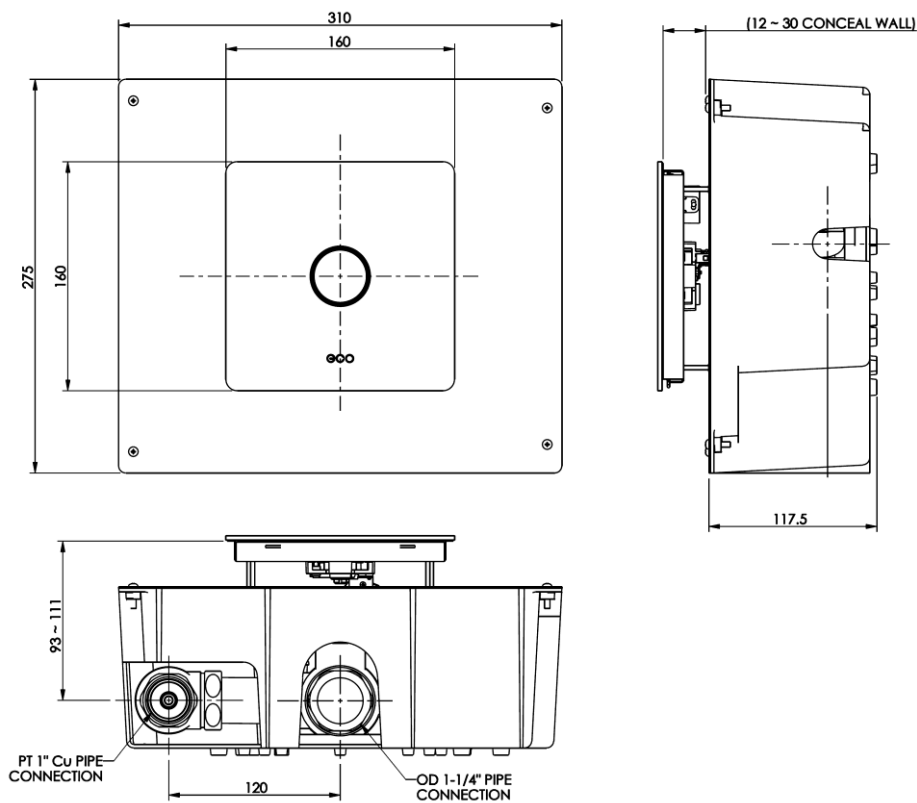

# eco

ARTICLE NO : ECO WC01MG  
DESCRIPTION : WC Manual Flush Valve  
Single Flush  
FINISH : Chemical Tempered  
Glass Black  
ACTUATOR SIZE : 160 x 160 mm  
BOX SIZE : 310 x 275 x 117.5 mm

## TECHNICAL SPECIFICATION

All dimensions in mm

Copyright © W. ATELIER PTE. LTD., All rights reserved.

All photos and specification in this brochure are only for illustration and do not necessarily represent the final standard specification. Manufacturer reserve the rights to make further improvements and changes, where appropriate during design development. Therefore, they shall not form part of an offer or contract.