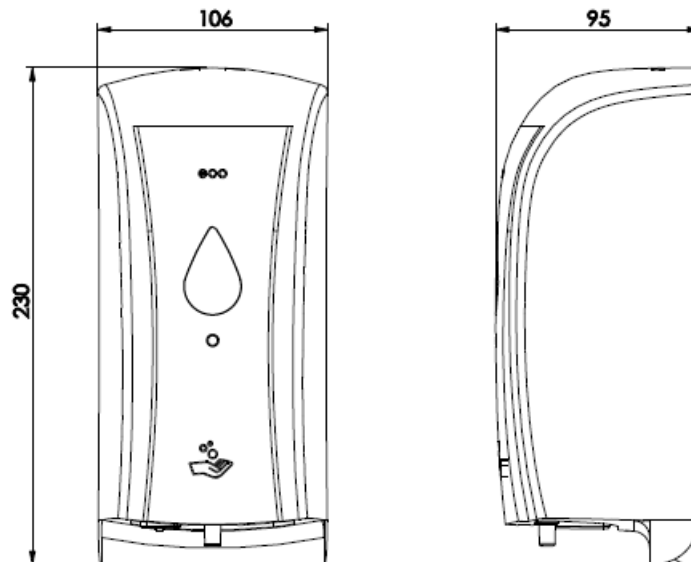

eco

ARTICLE NO	:	ECO SS06F
DESCRIPTION	:	Auto Wall-Mounted Foam Soap Dispenser
POWER SUPPLY	:	100 ~ 240 VAC 50/60 Hz to 6 VDC
COVER MATERIAL	:	ABS Plastic
CAPACITY	:	Soap Bottle 500 ml
FEATURES	:	<ul style="list-style-type: none">• Auto Detecting Sensor• LED Indicator• CE, EMC certified

TECHNICAL SPECIFICATION

All dimensions in mm

Copyright © W. ATELIER PTE. LTD., All rights reserved.

All photos and specification in this brochure are only for illustration and do not necessarily represent the final standard specification. Manufacturer reserve the rights to make further improvements and changes, where appropriate during design development. Therefore, they shall not form part of an offer or contract.