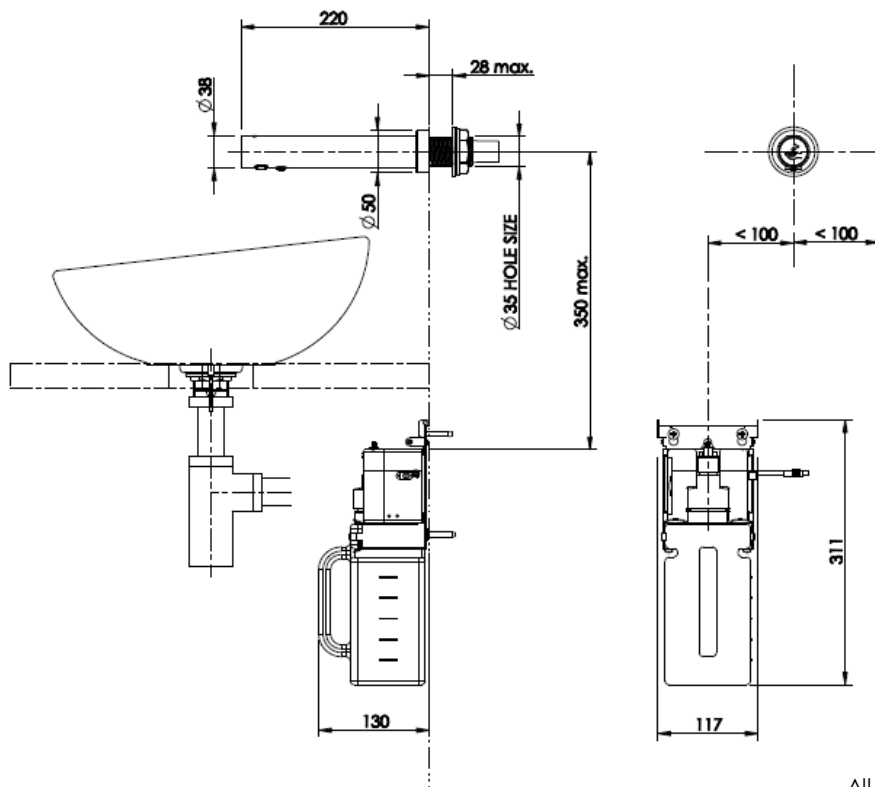

# ECO

ARTICLE NO	:	ECO SS04F
DESCRIPTION	:	Auto Wall-Mounted Foam Soap Dispenser
POWER SUPPLY	:	100 ~ 240 VAC 50/60 Hz to 6 VDC
Spout Material	:	Stainless Steel 304 Bright Polish Finish
Capacity	:	Soap Bottle 1.5 Litre
FEATURES	:	<ul style="list-style-type: none"><li>• Auto Detecting Sensor</li><li>• LED Indicator</li><li>• CE, EMC, LVD certified</li></ul>

## TECHNICAL SPECIFICATION

All dimensions in mm

Copyright © W. ATELIER PTE. LTD., All rights reserved.

All photos and specification in this brochure are only for illustration and do not necessarily represent the final standard specification. Manufacturer reserve the rights to make further improvements and changes, where appropriate during design development. Therefore, they shall not form part of an offer or contract.