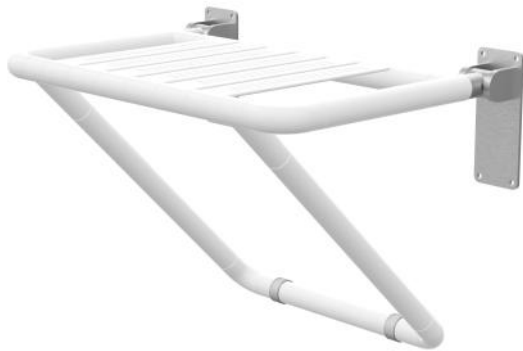

eco

ARTICLE NO : ECO SFUP6045
DESCRIPTION : Flip up Shower Seat
600x450 mm

- FEATURES :
- Soft Damper
 - Load capacity 200 kg
 - Anti-Bacteria Nylon Sleeve on Aluminum Core
 - UV Stable and Corrosion Resistance
 - Stainless Steel Fixation