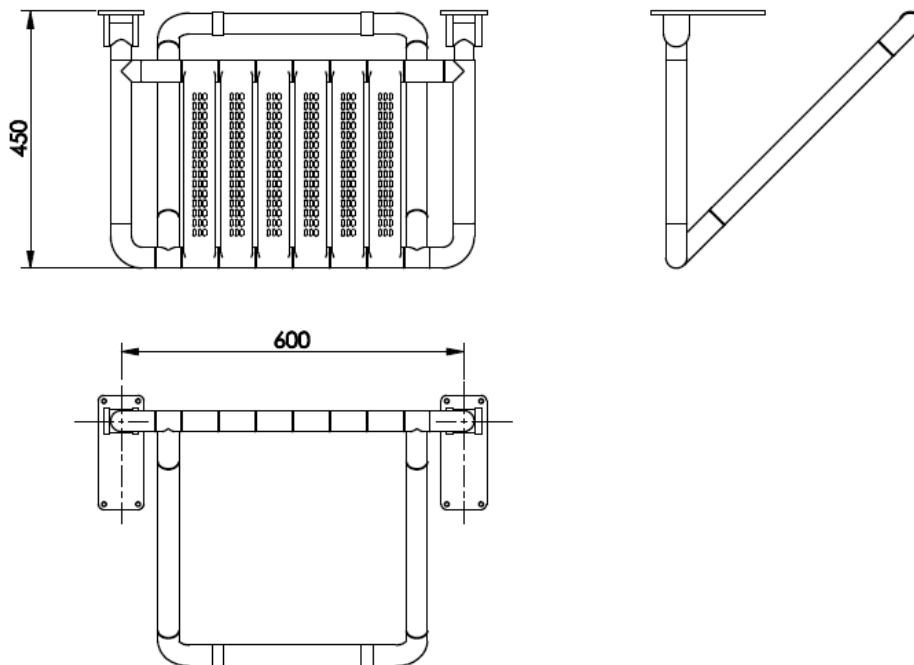

eco

ARTICLE NO : ECO SFUP6045
DESCRIPTION : Flip up Shower Seat
600x450 mm

- FEATURES :
- Soft Damper
 - Load capacity 200 kg
 - Anti-Bacteria Nylon Sleeve on Aluminum Core
 - UV Stable and Corrosion Resistance
 - Stainless Steel Fixation

TECHNICAL SPECIFICATION

All dimensions in mm

Copyright © W. ATELIER PTE. LTD., All rights reserved.

All photos and specification in this brochure are only for illustration and do not necessarily represent the final standard specification. Manufacturer reserve the rights to make further improvements and changes, where appropriate during design development. Therefore, they shall not form part of an offer or contract.