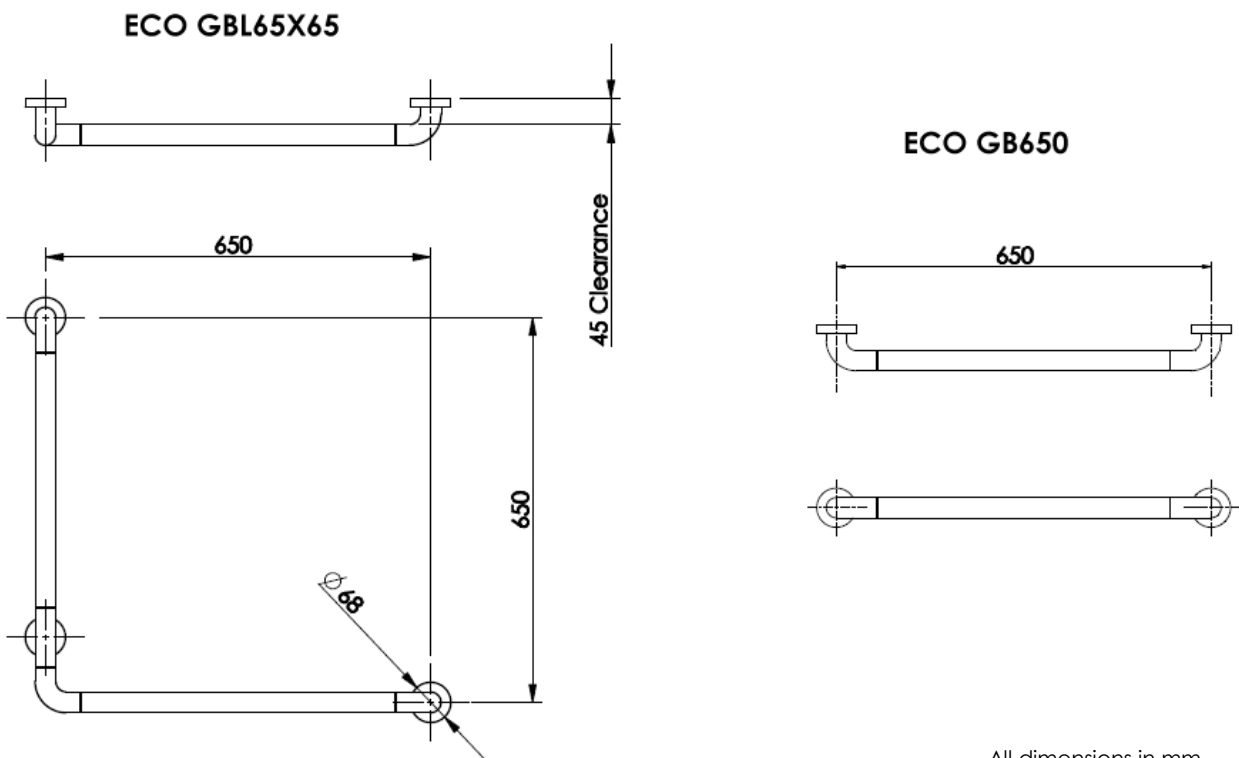

TECHNICAL SPECIFICATION

Copyright © W. ATELIER PTE. LTD., All rights reserved.

All photos and specification in this brochure are only for illustration and do not necessarily represent the final standard specification. Manufacturer reserve the rights to make further improvements and changes, where appropriate during design development. Therefore, they shall not form part of an offer or contract.