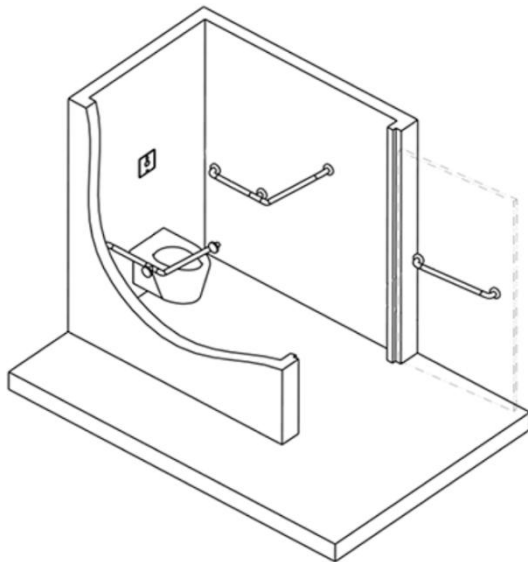

TECHNICAL SPECIFICATION

All dimensions in mm

Copyright © W. ATELIER PTE. LTD., All rights reserved.

All photos and specification in this brochure are only for illustration and do not necessarily represent the final standard specification. Manufacturer reserve the rights to make further improvements and changes, where appropriate during design development. Therefore, they shall not form part of an offer or contract.