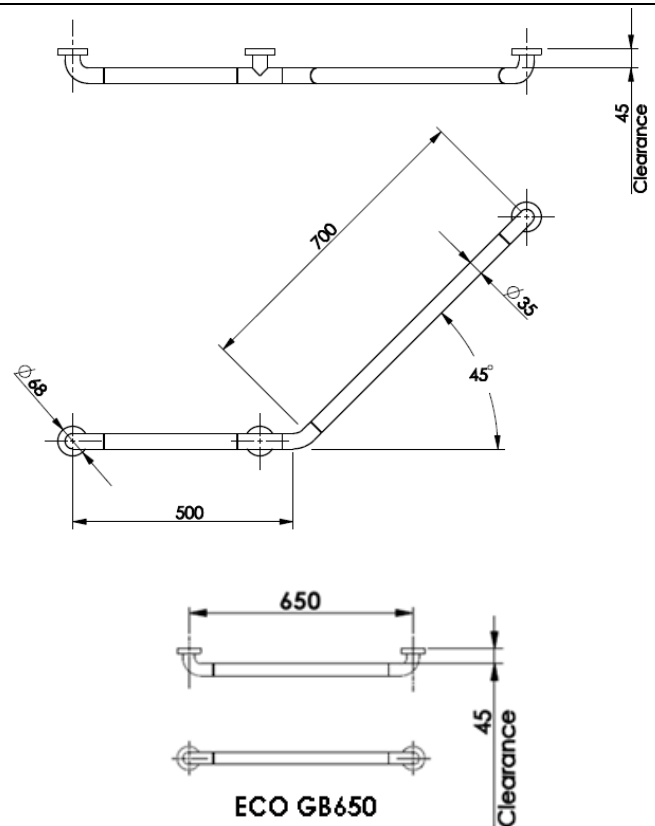

ECO

- ARTICLE NO : ECO GBSET 03
DESCRIPTION : Grab Bar Set for Ambulant Toilet
CONFIGURATION :
 - ECO GBA50X70 (2x)
 - ECO GB650 (Door)FEATURES :
 - Anti-Bacteria Nylon Sleeve on Aluminum Core
 - UV Stable and Corrosion Resistance
 - Stainless Steel Fixation

TECHNICAL SPECIFICATION

All dimensions in mm

Copyright © W. ATELIER PTE. LTD., All rights reserved.

All photos and specification in this brochure are only for illustration and do not necessarily represent the final standard specification. Manufacturer reserve the rights to make further improvements and changes, where appropriate during design development. Therefore, they shall not form part of an offer or contract.