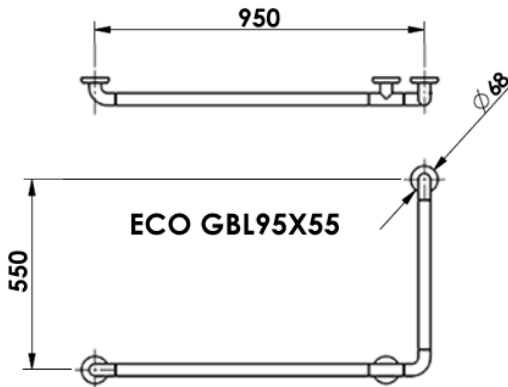

# ECO

- ARTICLE NO : ECO GBSET 02  
 DESCRIPTION : Grab Bar Set for Handicap Toilet
- CONFIGURATION :
  - ECO GBL95X55
  - ECO GB700A
  - ECO GBFUP700
  - ECO GB650 (Door)
- FEATURES :
  - Anti-Bacteria Nylon Sleeve on Aluminum Core
  - UV Stable and Corrosion Resistance
  - Stainless Steel Fixation

## TECHNICAL SPECIFICATION

All dimensions in mm

Copyright © W. ATELIER PTE. LTD., All rights reserved.

All photos and specification in this brochure are only for illustration and do not necessarily represent the final standard specification. Manufacturer reserve the rights to make further improvements and changes, where appropriate during design development. Therefore, they shall not form part of an offer or contract.