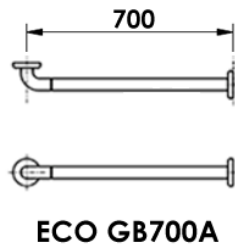

# ECO

- ARTICLE NO : ECO GBSET 02  
 DESCRIPTION : Grab Bar Set for Handicap Toilet
- CONFIGURATION :
  - ECO GBL95X55
  - ECO GB700A
  - ECO GBFUP700
  - ECO GB650 (Door)
- FEATURES :
  - Anti-Bacteria Nylon Sleeve on Aluminum Core
  - UV Stable and Corrosion Resistance
  - Stainless Steel Fixation

## TECHNICAL SPECIFICATION

All dimensions in mm

Copyright © W. ATELIER PTE. LTD., All rights reserved.

All photos and specification in this brochure are only for illustration and do not necessarily represent the final standard specification. Manufacturer reserve the rights to make further improvements and changes, where appropriate during design development. Therefore, they shall not form part of an offer or contract.