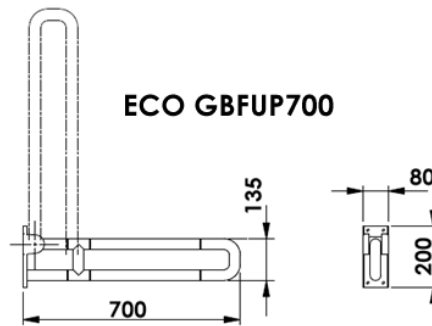

# ECO

- ARTICLE NO : ECO GBSET 02  
 DESCRIPTION : Grab Bar Set for Handicap Toilet
- CONFIGURATION :
  - ECO GBL95X55
  - ECO GB700A
  - ECO GBFUP700
  - ECO GB650 (Door)
- FEATURES :
  - Anti-Bacteria Nylon Sleeve on Aluminum Core
  - UV Stable and Corrosion Resistance
  - Stainless Steel Fixation

## TECHNICAL SPECIFICATION

All dimensions in mm

Copyright © W. ATELIER PTE. LTD., All rights reserved.

All photos and specification in this brochure are only for illustration and do not necessarily represent the final standard specification. Manufacturer reserve the rights to make further improvements and changes, where appropriate during design development. Therefore, they shall not form part of an offer or contract.