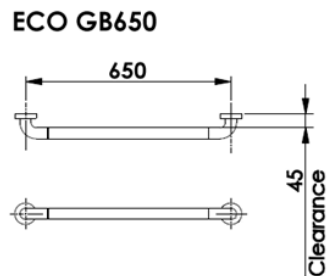

# ECO

- ARTICLE NO : ECO GBSET 02  
 DESCRIPTION : Grab Bar Set for Handicap Toilet
- CONFIGURATION :
  - ECO GBL95X55
  - ECO GB700A
  - ECO GBFUP700
  - ECO GB650 (Door)
- FEATURES :
  - Anti-Bacteria Nylon Sleeve on Aluminum Core
  - UV Stable and Corrosion Resistance
  - Stainless Steel Fixation

## TECHNICAL SPECIFICATION

All dimensions in mm

Copyright © W. ATELIER PTE. LTD., All rights reserved.

All photos and specification in this brochure are only for illustration and do not necessarily represent the final standard specification. Manufacturer reserve the rights to make further improvements and changes, where appropriate during design development. Therefore, they shall not form part of an offer or contract.