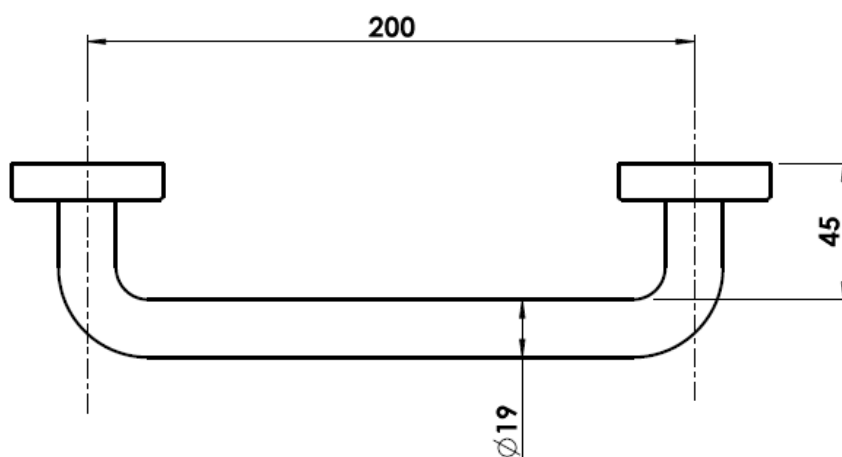

# ECO

ARTICLE NO : ECO DH200  
DESCRIPTION : Door Handle  
MATERIAL : Stainless Steel 304 Satin Finish

## TECHNICAL SPECIFICATION

---

All dimensions in mm

---

Copyright © W. ATELIER PTE. LTD., All rights reserved.

All photos and specification in this brochure are only for illustration and do not necessarily represent the final standard specification. Manufacturer reserve the rights to make further improvements and changes, where appropriate during design development. Therefore, they shall not form part of an offer or contract.