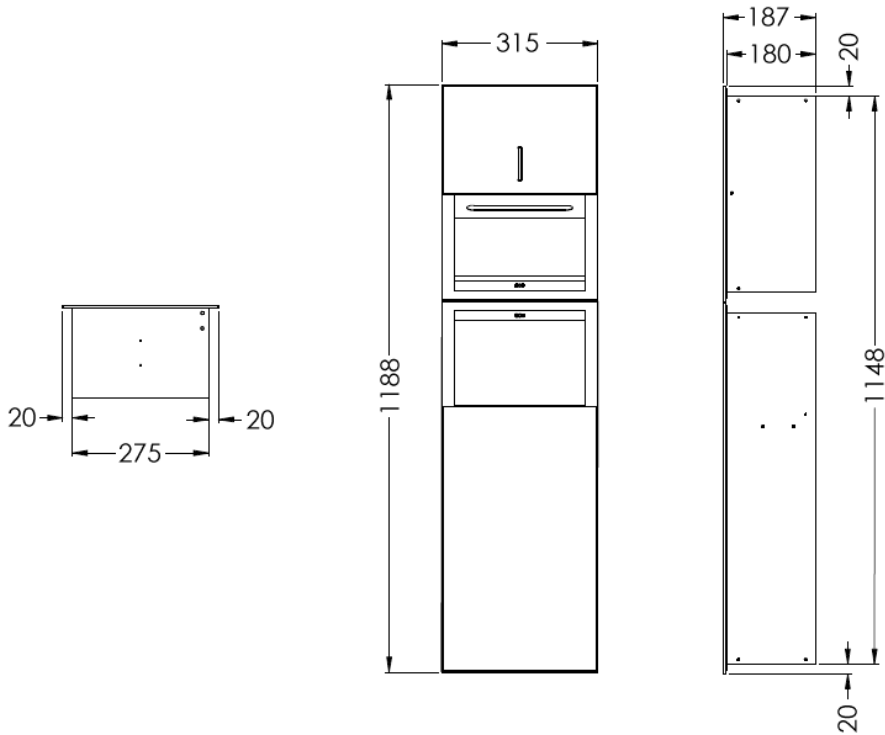

ECO

ARTICLE NO	: ECO 203ALW
DESCRIPTION	: Recessed Paper Towel Dispenser with Waste Receptacle
FINISH	: Chemical Tempered Glass White
SIZE	: 315 x 1188 x 187 mm
CAVITY SIZE	: 285 x 1152 x 184 mm
PAPER TOWEL	: 500 Multifold (300 C-Fold)
WASTE CAPACITY	: 6 Gallons (23 Litres)

TECHNICAL SPECIFICATION

All dimensions in mm

Copyright © W. ATELIER PTE. LTD., All rights reserved.

All photos and specification in this brochure are only for illustration and do not necessarily represent the final standard specification. Manufacturer reserve the rights to make further improvements and changes, where appropriate during design development. Therefore, they shall not form part of an offer or contract.