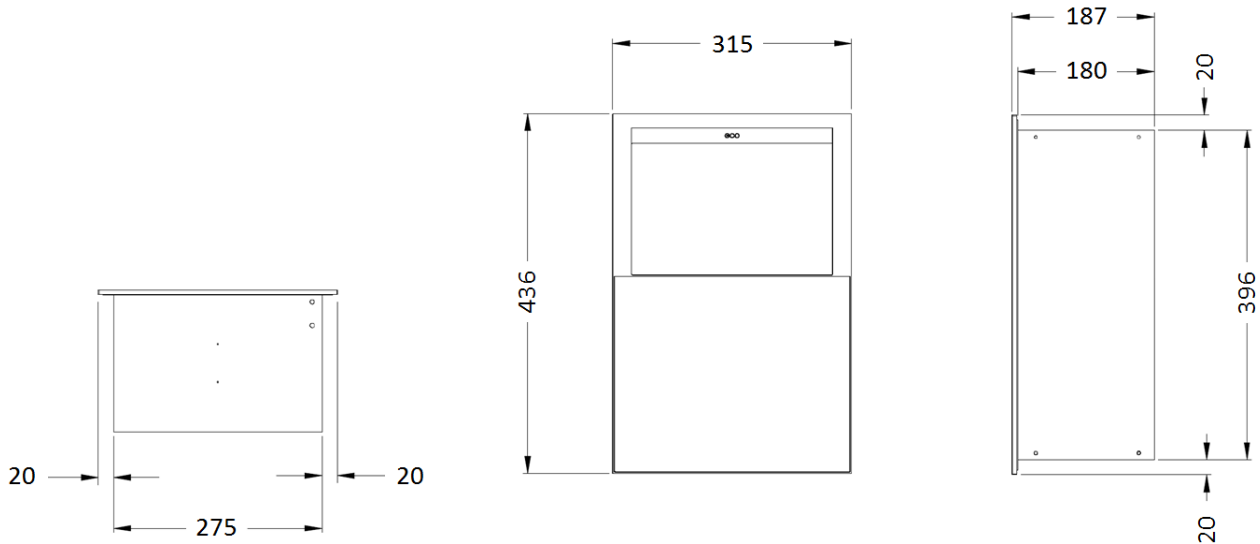

ECO

ARTICLE NO : ECO 104ALW
DESCRIPTION : Recessed Sanitary Napkin Disposal
FINISH : Chemical Tempered Glass White
CAPACITY : 2.6 Gallons (10 Litres)
SIZE : 315 x 436 x 187 mm
CAVITY SIZE : 285 x 400 x 184 mm

TECHNICAL SPECIFICATION

All dimensions in mm

Copyright © W. ATELIER PTE. LTD., All rights reserved.

All photos and specification in this brochure are only for illustration and do not necessarily represent the final standard specification. Manufacturer reserve the rights to make further improvements and changes, where appropriate during design development. Therefore, they shall not form part of an offer or contract.