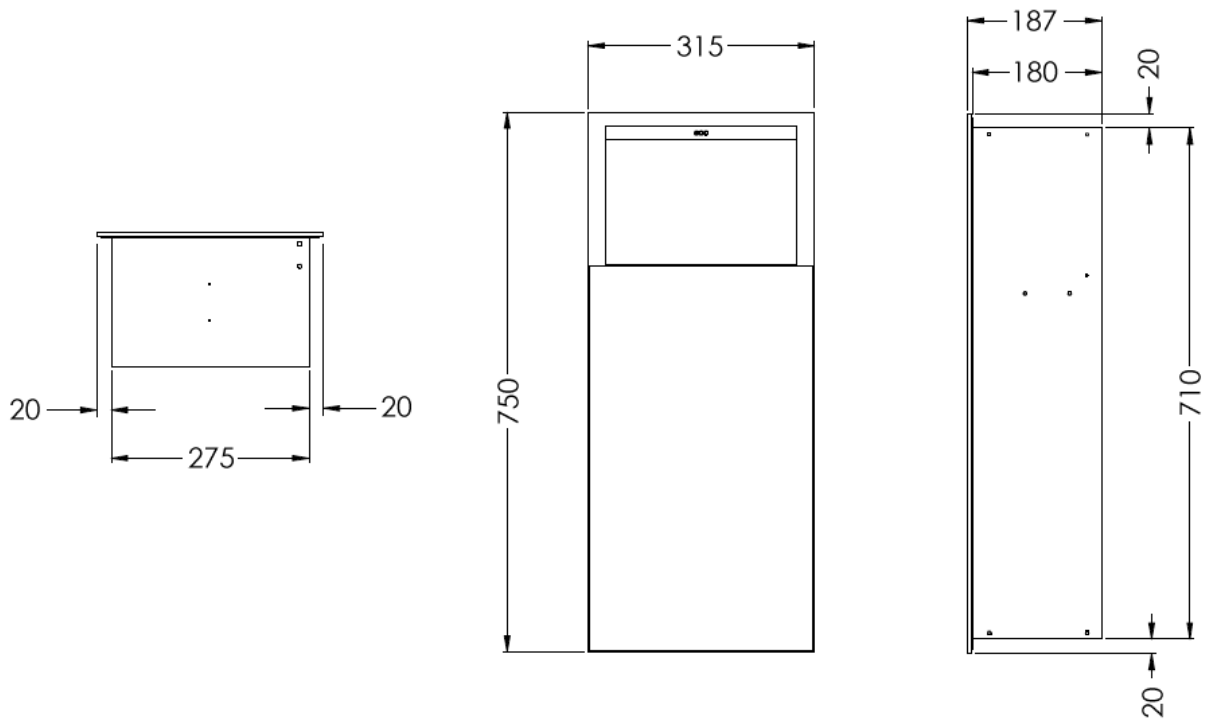

ECO

ARTICLE NO : ECO 103ALS
DESCRIPTION : Recessed Waste Receptacle
FINISH : Stainless Steel 304 Brush Line Finish
CAPACITY : 6 Gallons (23 Litres)
SIZE : 315 x 750 x 187 mm
CAVITY SIZE : 285 x 714 x 184 mm

TECHNICAL SPECIFICATION

All dimensions in mm

Copyright © W. ATELIER PTE. LTD., All rights reserved.

All photos and specification in this brochure are only for illustration and do not necessarily represent the final standard specification. Manufacturer reserve the rights to make further improvements and changes, where appropriate during design development. Therefore, they shall not form part of an offer or contract.