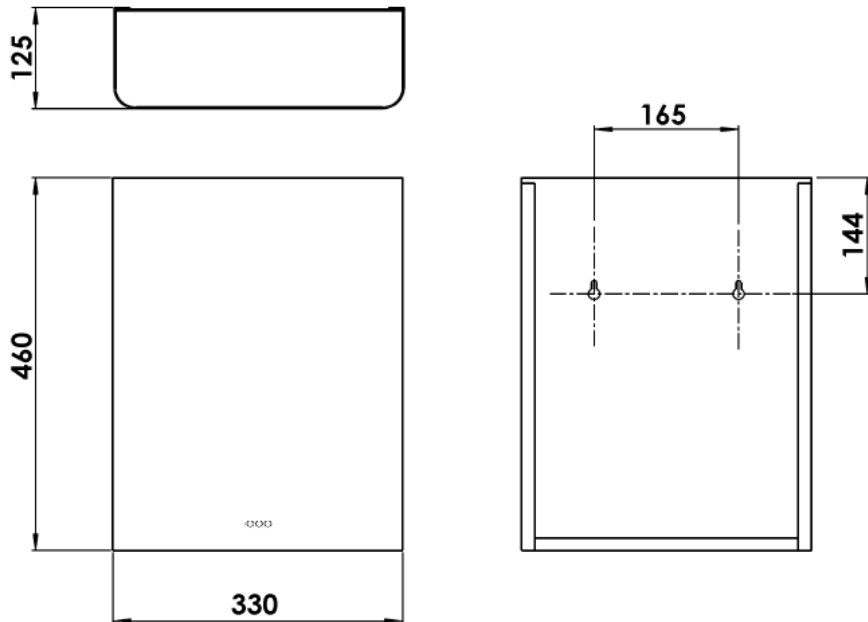

ECO

ARTICLE NO : ECO 001S
DESCRIPTION : Wall Mounted Waste Receptacle
CAPACITY : 4.5 Gallons (18 Litres)
FINISH : Stainless Steel 304 Brush Line Finish
SIZE : 330 x 460 x 125 mm

TECHNICAL SPECIFICATION

All dimensions in mm