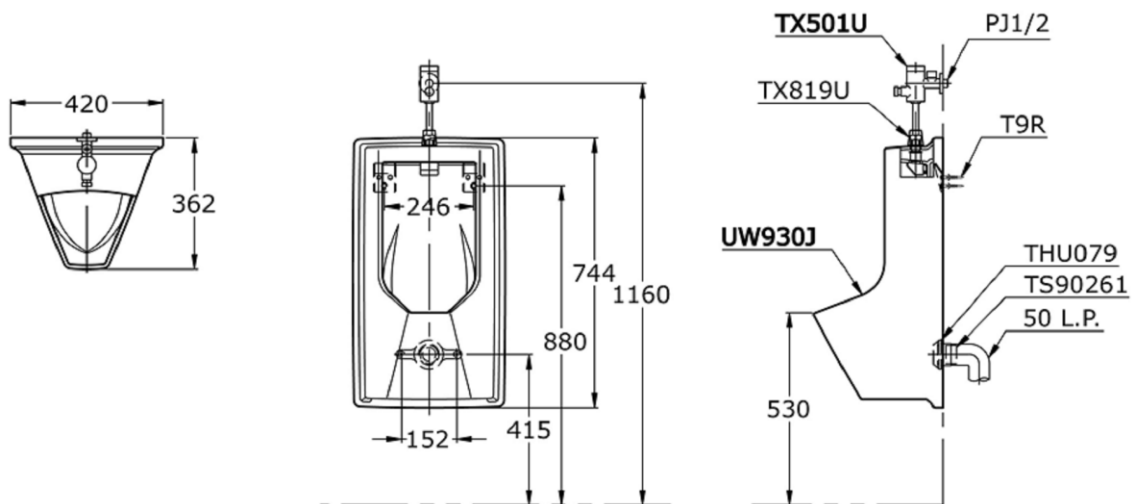

Copyright © W. ATELIER PTE. LTD., All rights reserved.

All photos and specification in this brochure are only for illustration and do not necessarily represent the final standard specification. Manufacturer reserve the rights to make further improvements and changes, where appropriate during design development. Therefore, they shall not form part of an offer or contract.