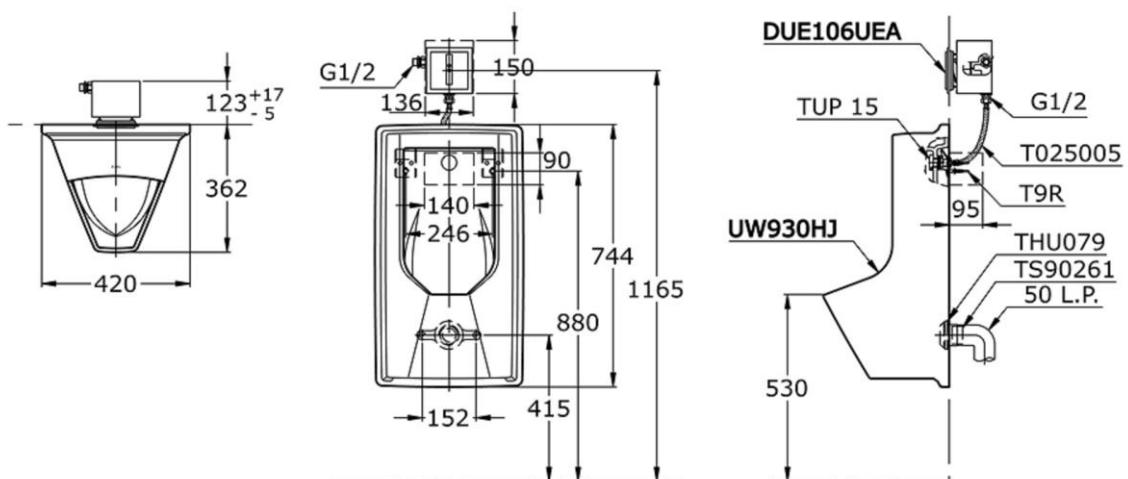

TOTO

UW930HJ

Available: DUE106UA (Battery Operated)

Height: 744 mm

Width: 420 mm

Depth: 362 mm

TECHNICAL SPECIFICATION

Copyright © W. ATELIER PTE. LTD., All rights reserved.