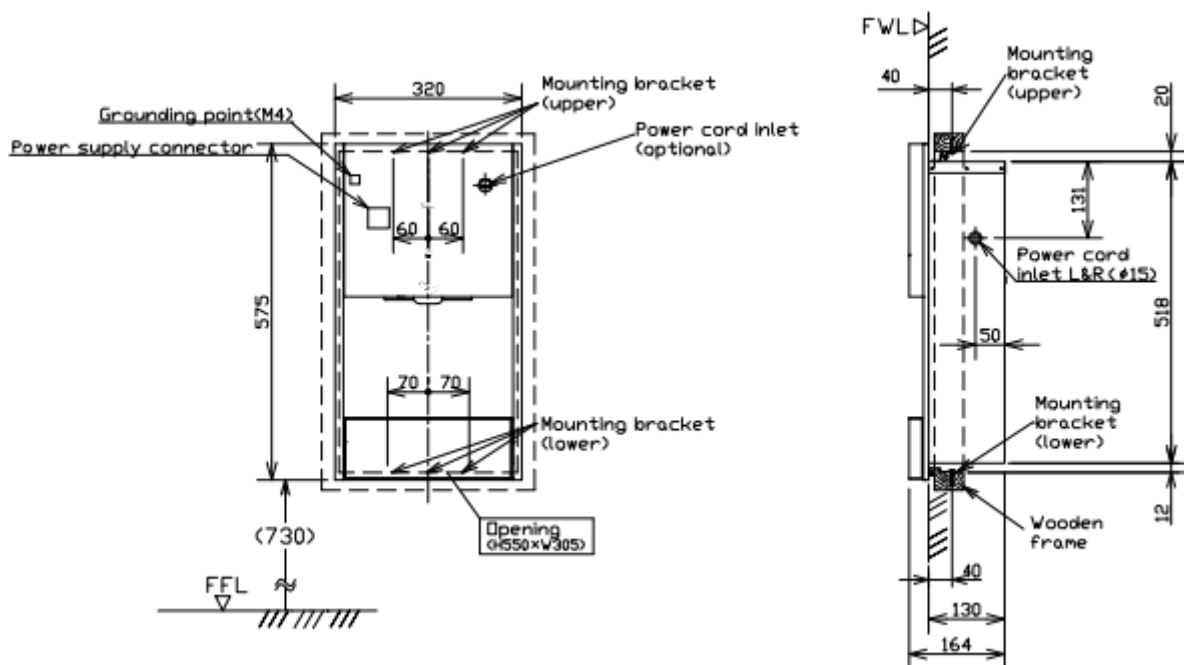

TECHNICAL SPECIFICATION

Copyright © W. ATELIER PTE. LTD., All rights reserved.

All photos and specification in this brochure are only for illustration and do not necessarily represent the final standard specification. Manufacturer reserve the rights to make further improvements and changes, where appropriate during design development. Therefore, they shall not form part of an offer or contract.