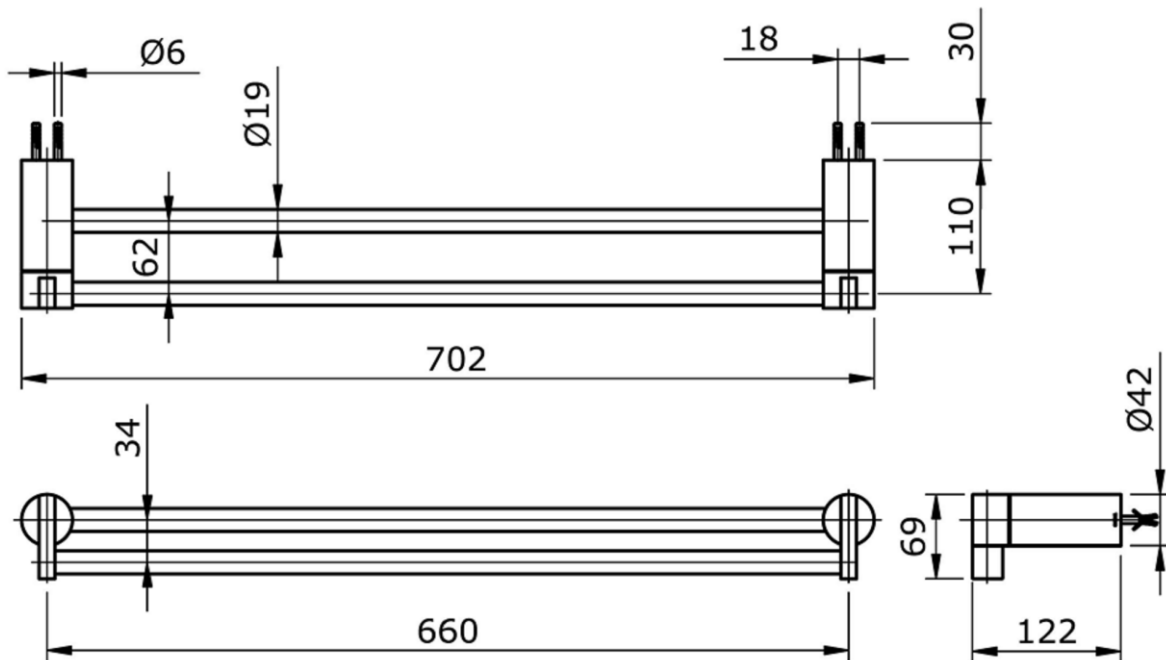

TOTO

TX724AE

Double Towel Bar

TECHNICAL SPECIFICATION

Copyright © W. ATELIER PTE. LTD., All rights reserved.

All photos and specification in this brochure are only for illustration and do not necessarily represent the final standard specification. Manufacturer reserve the rights to make further improvements and changes, where appropriate during design development. Therefore, they shall not form part of an offer or contract.