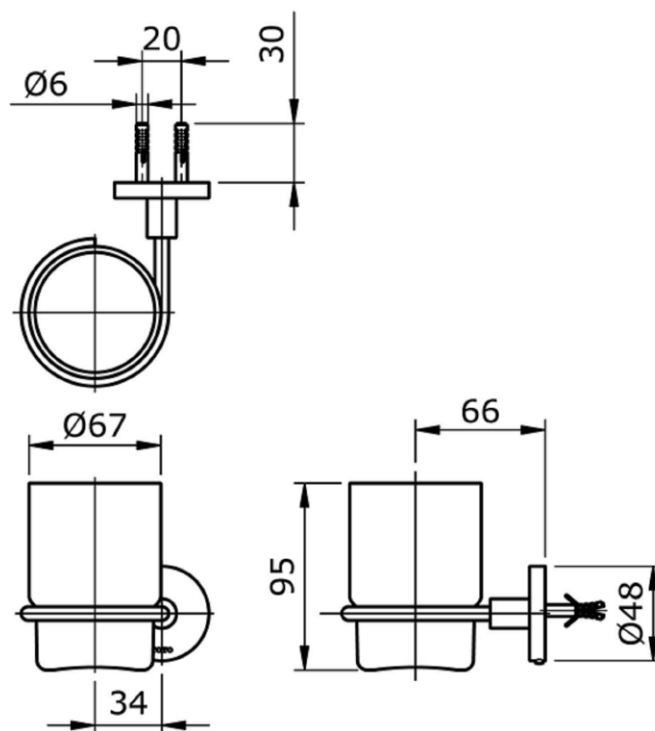

TOTO

TX707AES

Tumbler Holder

TECHNICAL SPECIFICATION

Copyright © W. ATELIER PTE. LTD., All rights reserved.

All photos and specification in this brochure are only for illustration and do not necessarily represent the final standard specification. Manufacturer reserve the rights to make further improvements and changes, where appropriate during design development. Therefore, they shall not form part of an offer or contract.