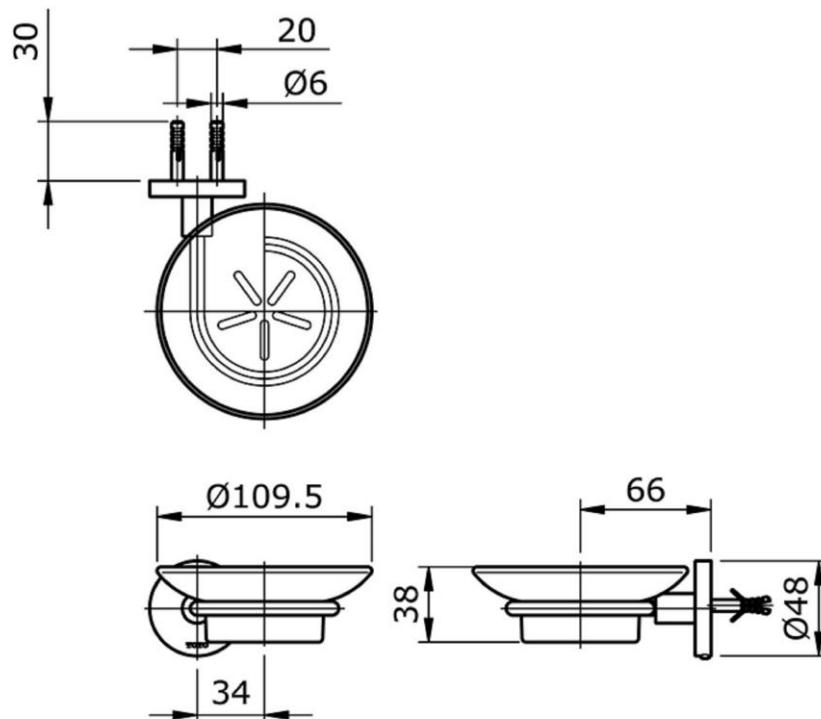

TOTO

TX706AES

Soap Holder

TECHNICAL SPECIFICATION

Copyright © W. ATELIER PTE. LTD., All rights reserved.

All photos and specification in this brochure are only for illustration and do not necessarily represent the final standard specification. Manufacturer reserve the rights to make further improvements and changes, where appropriate during design development. Therefore, they shall not form part of an offer or contract.