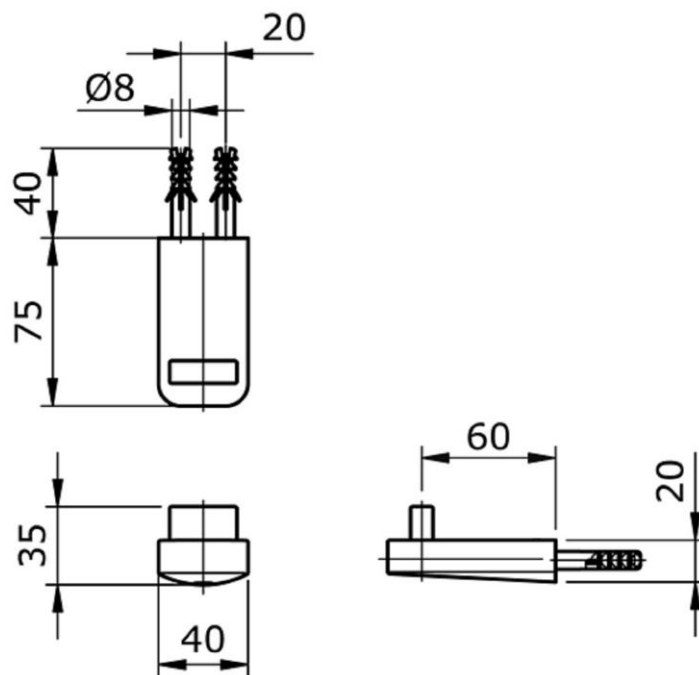

TECHNICAL SPECIFICATION

Copyright © W. ATELIER PTE. LTD., All rights reserved.

All photos and specification in this brochure are only for illustration and do not necessarily represent the final standard specification. Manufacturer reserve the rights to make further improvements and changes, where appropriate during design development. Therefore, they shall not form part of an offer or contract.