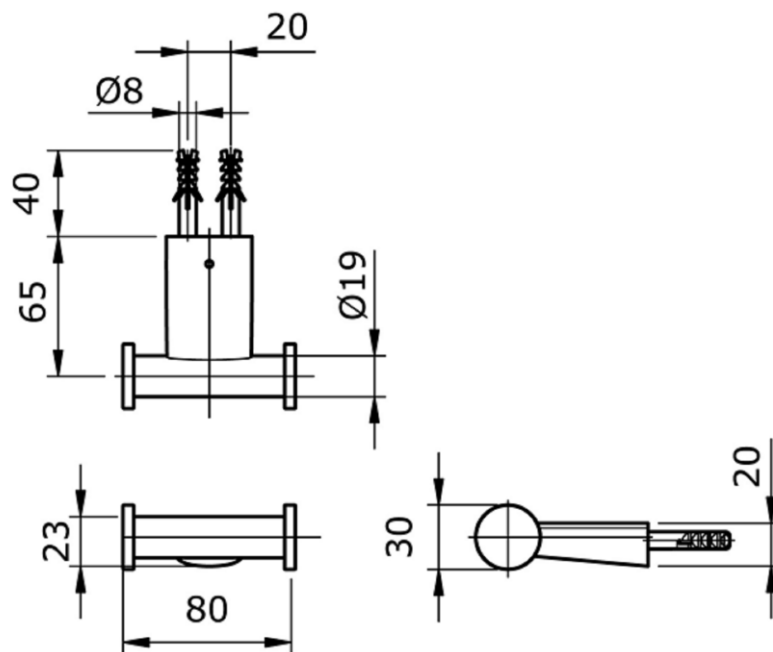

TOTO

TX704ARR

Double Robe Hook

TECHNICAL SPECIFICATION

Copyright © W. ATELIER PTE. LTD., All rights reserved.

All photos and specification in this brochure are only for illustration and do not necessarily represent the final standard specification. Manufacturer reserve the rights to make further improvements and changes, where appropriate during design development. Therefore, they shall not form part of an offer or contract.