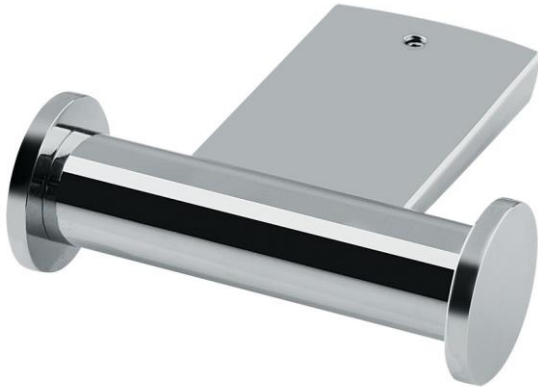

TOTO

TX704ARR

Double Robe Hook

TECHNICAL SPECIFICATION

Copyright © W. ATELIER PTE. LTD., All rights reserved.

All photos and specification in this brochure are only for illustration and do not necessarily represent the final standard specification. Manufacturer reserve the rights to make further improvements and changes, where appropriate during design development. Therefore, they shall not form part of an offer or contract.