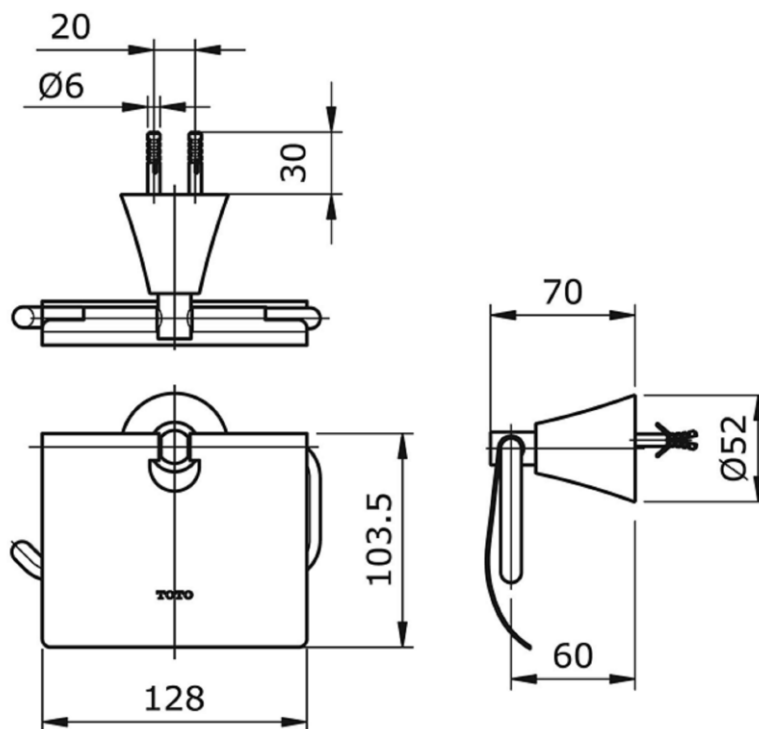

TOTO

TX703AG

Paper Holder

TECHNICAL SPECIFICATION

Copyright © W. ATELIER PTE. LTD., All rights reserved.

All photos and specification in this brochure are only for illustration and do not necessarily represent the final standard specification. Manufacturer reserve the rights to make further improvements and changes, where appropriate during design development. Therefore, they shall not form part of an offer or contract.