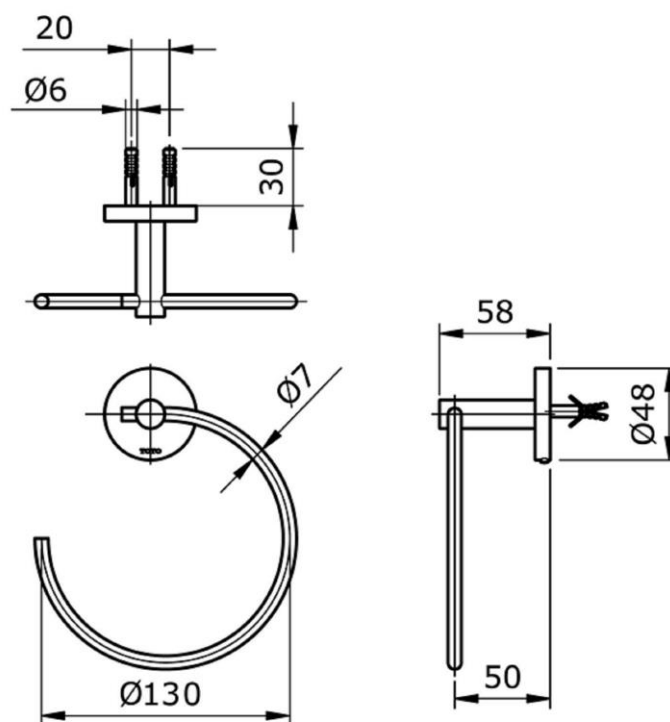

TECHNICAL SPECIFICATION

Copyright © W. ATELIER PTE. LTD., All rights reserved.

All photos and specification in this brochure are only for illustration and do not necessarily represent the final standard specification. Manufacturer reserve the rights to make further improvements and changes, where appropriate during design development. Therefore, they shall not form part of an offer or contract.