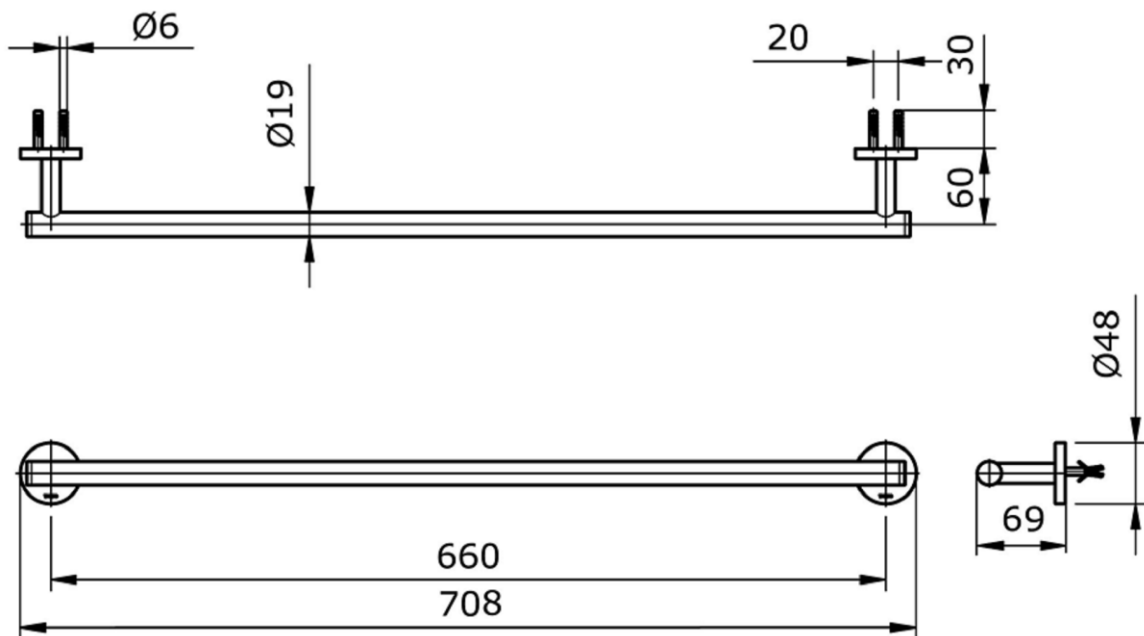

TOTO

TX701AES

Towel Bar

TECHNICAL SPECIFICATION

Copyright © W. ATELIER PTE. LTD., All rights reserved.

All photos and specification in this brochure are only for illustration and do not necessarily represent the final standard specification. Manufacturer reserve the rights to make further improvements and changes, where appropriate during design development. Therefore, they shall not form part of an offer or contract.