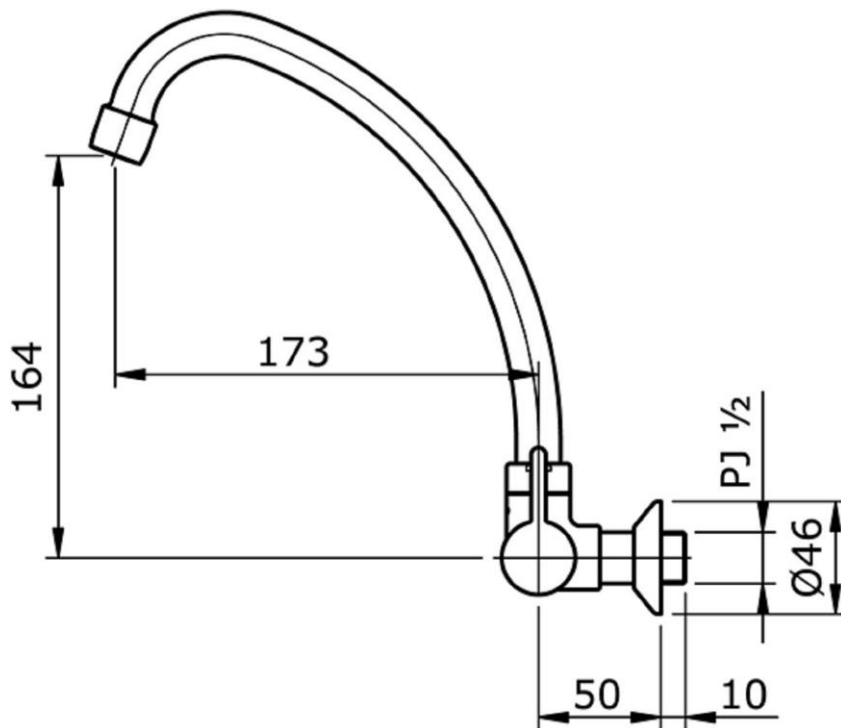

TOTO

TX609K

Wall Type Kitchen Faucet with Swivel Spout

Min Water Pressure: 0.05 MPa
Max Water Pressure: 0.75 MPa
Flow Rate: 7 Lpm

TECHNICAL SPECIFICATION

Copyright © W. ATELIER PTE. LTD., All rights reserved.