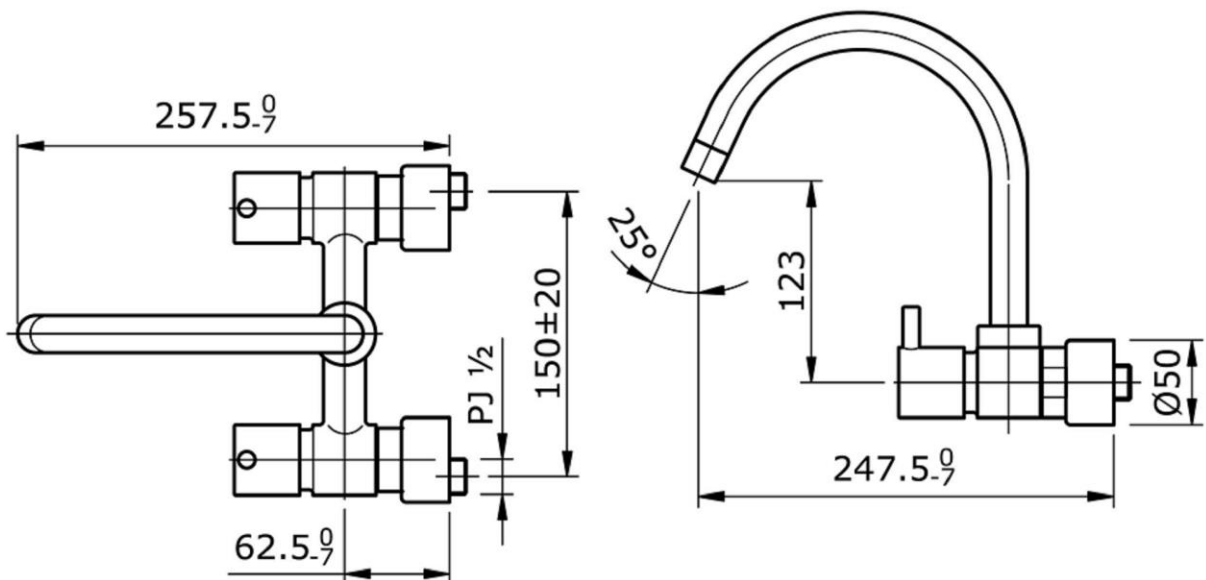

TOTO

TX607KESBR

Combination Kitchen Faucet

Min Water Pressure: 0.05 MPa
Max Water Pressure: 0.75 MPa
Flow Rate: 7 Lpm

TECHNICAL SPECIFICATION

Copyright © W. ATELIER PTE. LTD., All rights reserved.

All photos and specification in this brochure are only for illustration and do not necessarily represent the final standard specification. Manufacturer reserve the rights to make further improvements and changes, where appropriate during design development. Therefore, they shall not form part of an offer or contract.