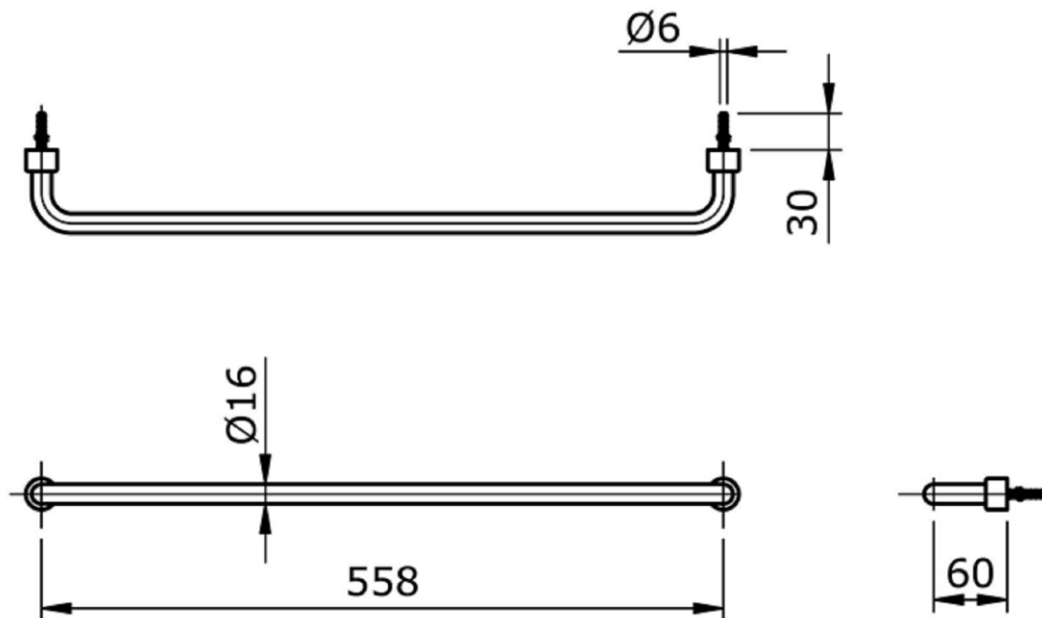

TOTO

TX5A1

Towel Bar Available: TX5A2

TECHNICAL SPECIFICATION

Copyright © W. ATELIER PTE. LTD., All rights reserved.

All photos and specification in this brochure are only for illustration and do not necessarily represent the final standard specification. Manufacturer reserve the rights to make further improvements and changes, where appropriate during design development. Therefore, they shall not form part of an offer or contract.