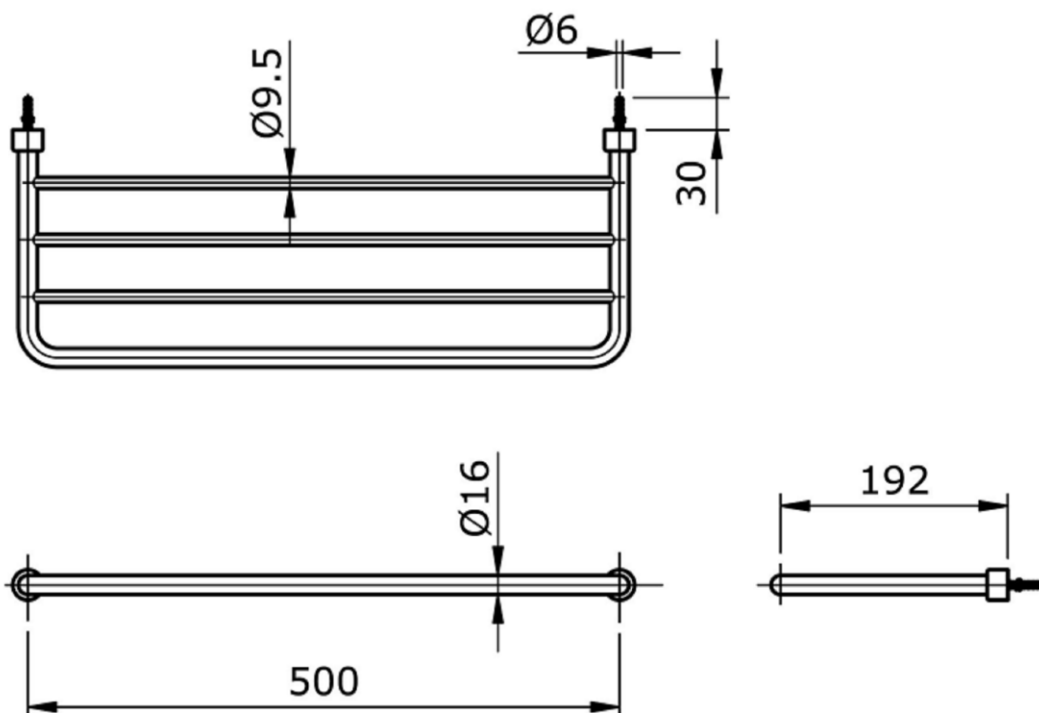

TOTO

TX4A

Towel Shelf

TECHNICAL SPECIFICATION

Copyright © W. ATELIER PTE. LTD., All rights reserved.

All photos and specification in this brochure are only for illustration and do not necessarily represent the final standard specification. Manufacturer reserve the rights to make further improvements and changes, where appropriate during design development. Therefore, they shall not form part of an offer or contract.