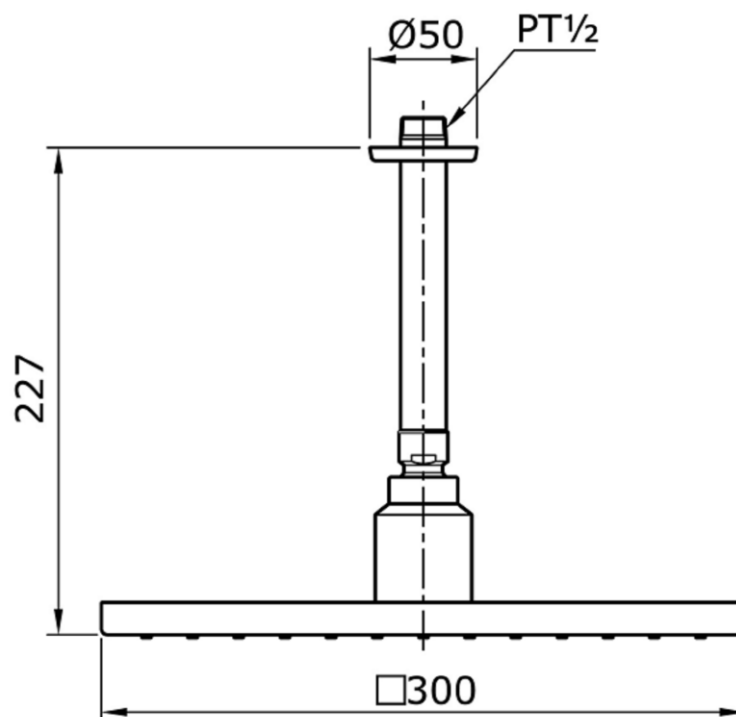

TOTO

TX498SV1N

LED Fixed Shower Head

Min Water Pressure: 0.05 MPa
Max Water Pressure: 0.75 MPa
Flow Rate: 12 Lpm

TECHNICAL SPECIFICATION

Copyright © W. ATELIER PTE. LTD., All rights reserved.

All photos and specification in this brochure are only for illustration and do not necessarily represent the final standard specification. Manufacturer reserve the rights to make further improvements and changes, where appropriate during design development. Therefore, they shall not form part of an offer or contract.