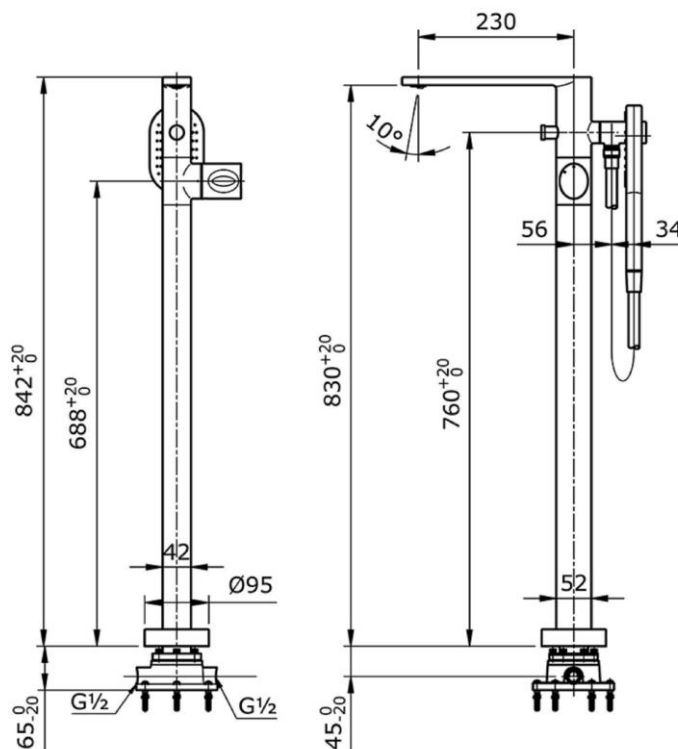

TOTO

TX494SQBR

Floor Standing Progressive Bath & Shower Set

Min Water Pressure: 0.05 MPa
Max Water Pressure: 0.75 MPa
Flow Rate: 8 Lpm

TECHNICAL SPECIFICATION

Copyright © W. ATELIER PTE. LTD., All rights reserved.