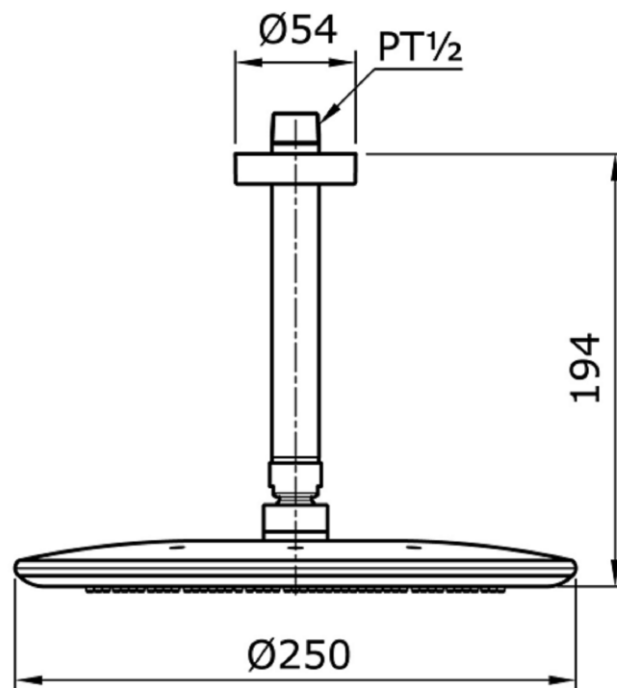

TOTO

TX491SLZ

Fixed Shower Head

Min Water Pressure: 0.05 MPa

Max Water Pressure: 0.75 MPa

Flow Rate: 12 Lpm

TECHNICAL SPECIFICATION

Copyright © W. ATELIER PTE. LTD., All rights reserved.