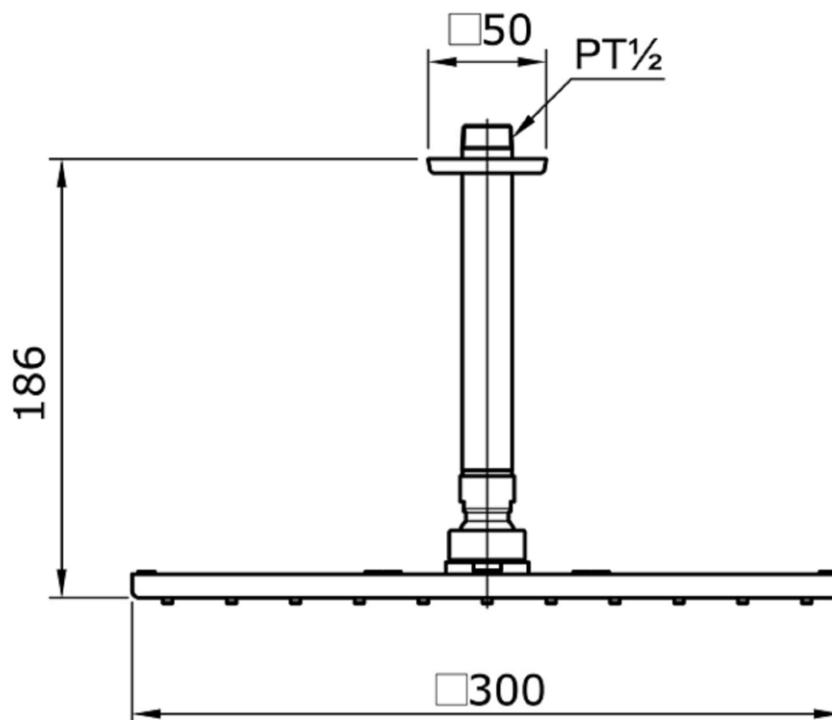

TECHNICAL SPECIFICATION

Copyright © W. ATELIER PTE. LTD., All rights reserved.

All photos and specification in this brochure are only for illustration and do not necessarily represent the final standard specification. Manufacturer reserve the rights to make further improvements and changes, where appropriate during design development. Therefore, they shall not form part of an offer or contract.