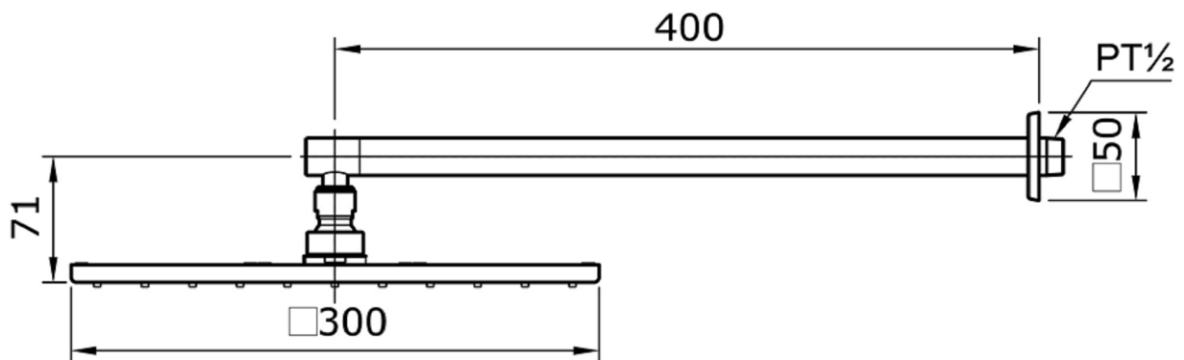

TECHNICAL SPECIFICATION

Copyright © W. ATELIER PTE. LTD., All rights reserved.

All photos and specification in this brochure are only for illustration and do not necessarily represent the final standard specification. Manufacturer reserve the rights to make further improvements and changes, where appropriate during design development. Therefore, they shall not form part of an offer or contract.