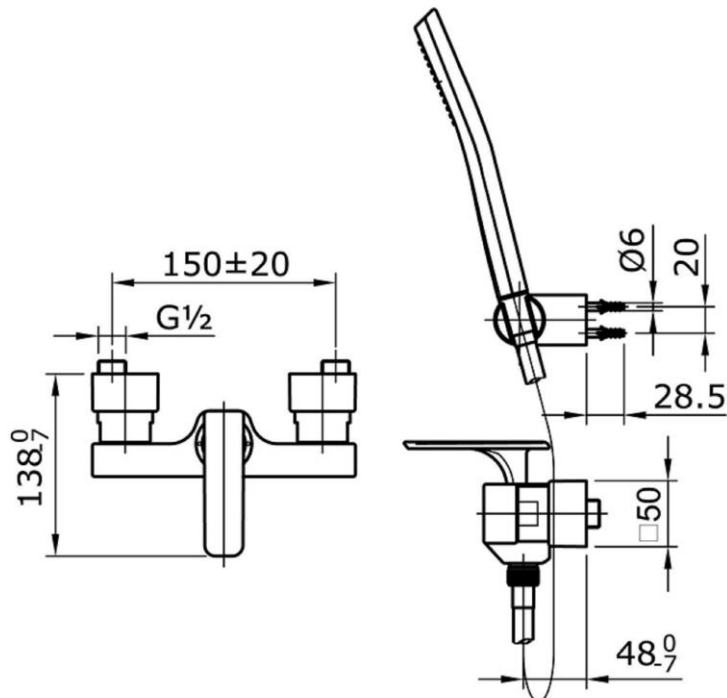

TECHNICAL SPECIFICATION

Copyright © W. ATELIER PTE. LTD., All rights reserved.

All photos and specification in this brochure are only for illustration and do not necessarily represent the final standard specification. Manufacturer reserve the rights to make further improvements and changes, where appropriate during design development. Therefore, they shall not form part of an offer or contract.