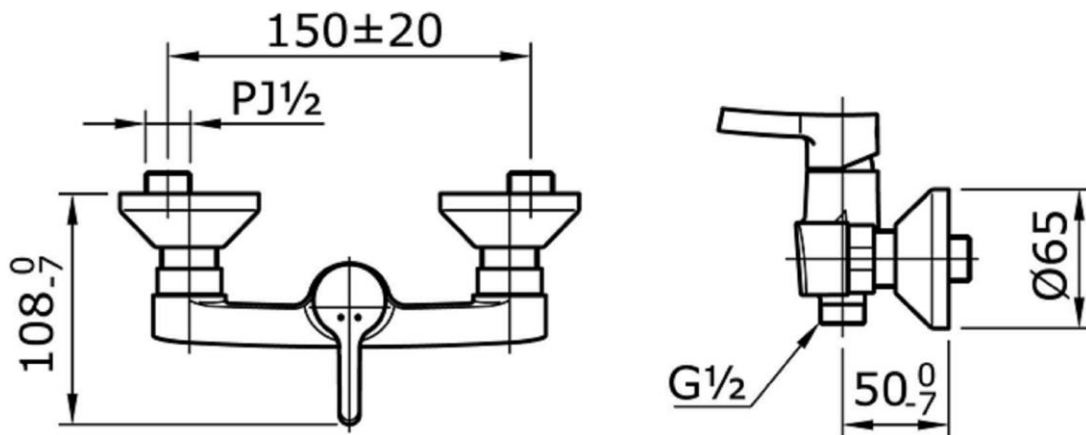

TOTO

TX474SPV1

Single Lever Shower Mixer without Hand Shower Set

Min Water Pressure: 0.05 MPa
Max Water Pressure: 0.75 MPa
Flow Rate: 8 Lpm

TECHNICAL SPECIFICATION

Copyright © W. ATELIER PTE. LTD., All rights reserved.