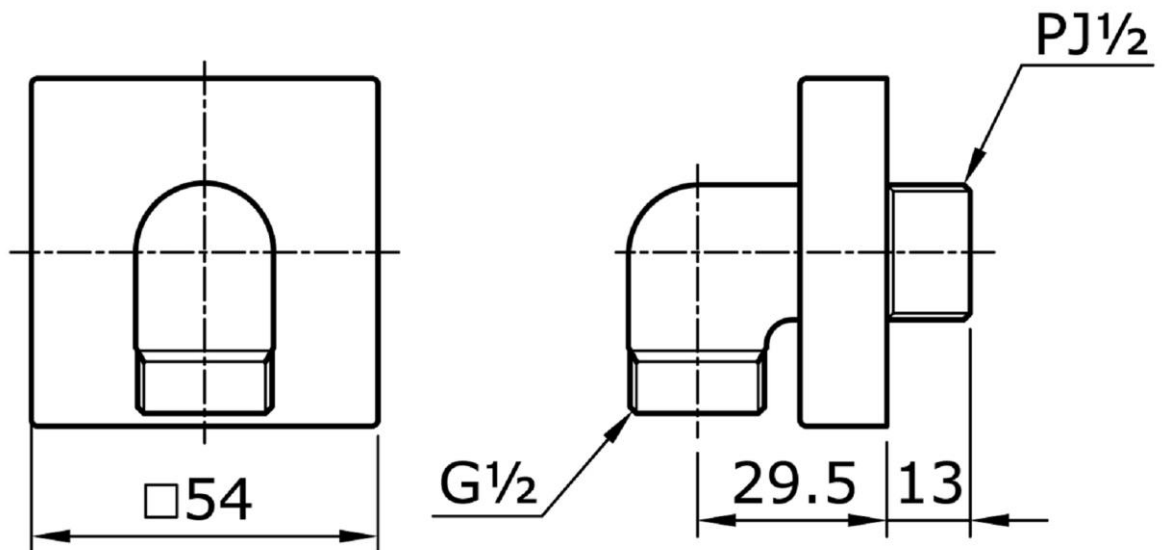

TOTO

TX472SIV1

Wall Outlet

TECHNICAL SPECIFICATION

Copyright © W. ATELIER PTE. LTD., All rights reserved.

All photos and specification in this brochure are only for illustration and do not necessarily represent the final standard specification. Manufacturer reserve the rights to make further improvements and changes, where appropriate during design development. Therefore, they shall not form part of an offer or contract.