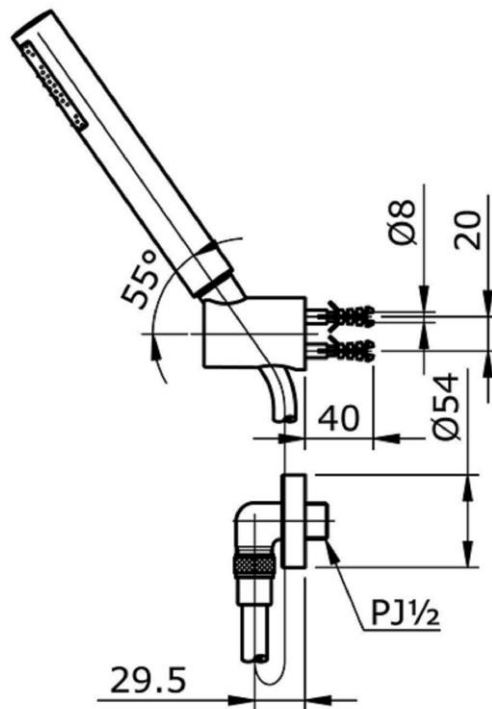

TOTO

TX472SESMN

Hand Shower with Wall Outlet

Min Water Pressure: 0.05 MPa
Max Water Pressure: 0.75 MPa
Flow Rate: 8 Lpm

TECHNICAL SPECIFICATION

Copyright © W. ATELIER PTE. LTD., All rights reserved.

All photos and specification in this brochure are only for illustration and do not necessarily represent the final standard specification. Manufacturer reserve the rights to make further improvements and changes, where appropriate during design development. Therefore, they shall not form part of an offer or contract.