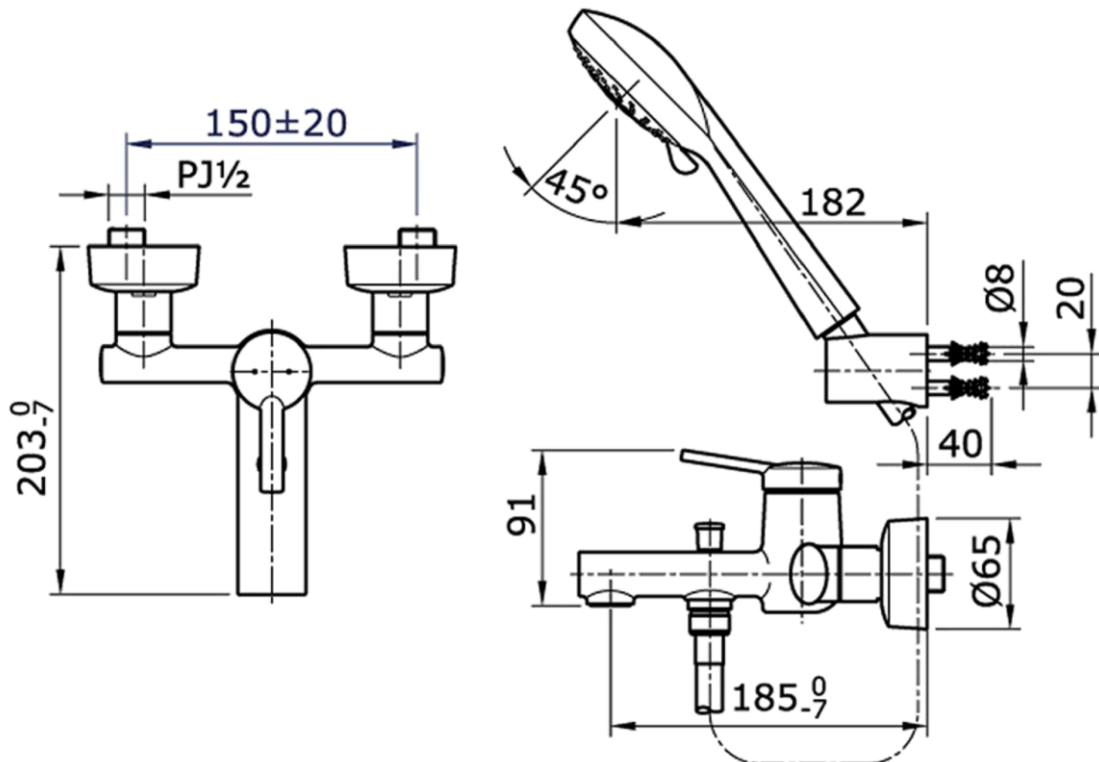

TECHNICAL SPECIFICATION

Copyright © W. ATELIER PTE. LTD., All rights reserved.

All photos and specification in this brochure are only for illustration and do not necessarily represent the final standard specification. Manufacturer reserve the rights to make further improvements and changes, where appropriate during design development. Therefore, they shall not form part of an offer or contract.