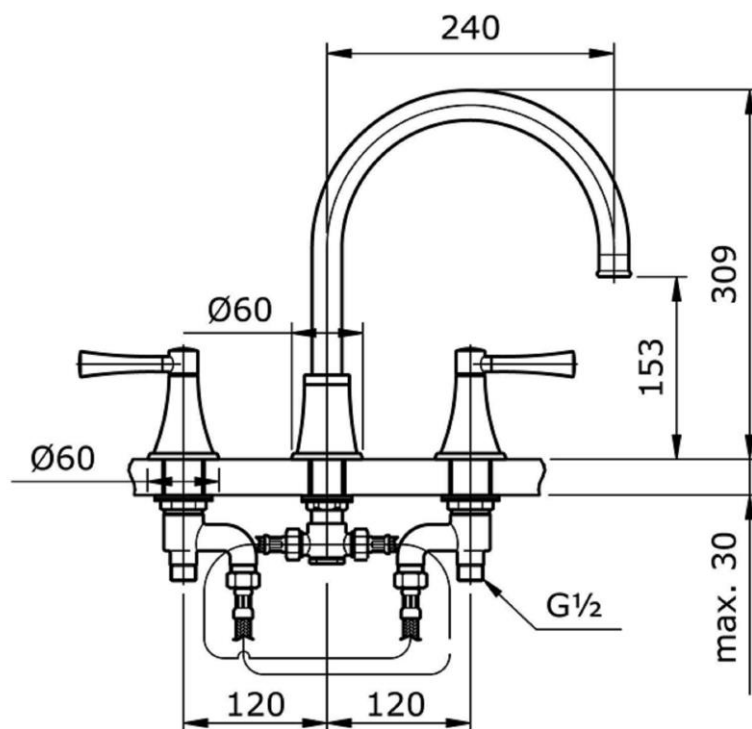

TOTO

TX467SGV1

Lever Handle Bath Filler & Mixer

Min Water Pressure: 0.05 MPa

Max Water Pressure: 0.75 MPa

Flow Rate: 15.8 Lpm

TECHNICAL SPECIFICATION

Copyright © W. ATELIER PTE. LTD., All rights reserved.