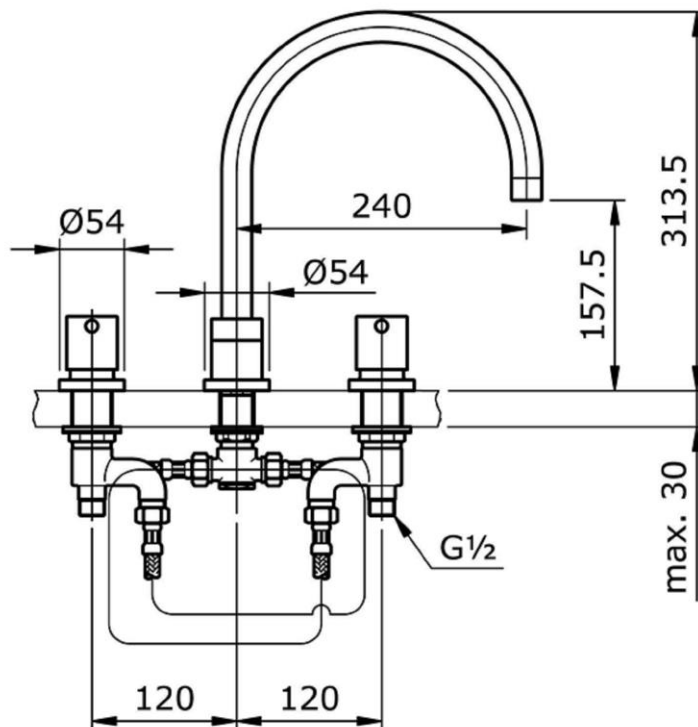

TOTO

TX467SESBR

Bath Filler & Mixer

Min Water Pressure: 0.05 MPa
Max Water Pressure: 0.75 MPa
Flow Rate: 15.8 Lpm

TECHNICAL SPECIFICATION

Copyright © W. ATELIER PTE. LTD., All rights reserved.

All photos and specification in this brochure are only for illustration and do not necessarily represent the final standard specification. Manufacturer reserve the rights to make further improvements and changes, where appropriate during design development. Therefore, they shall not form part of an offer or contract.