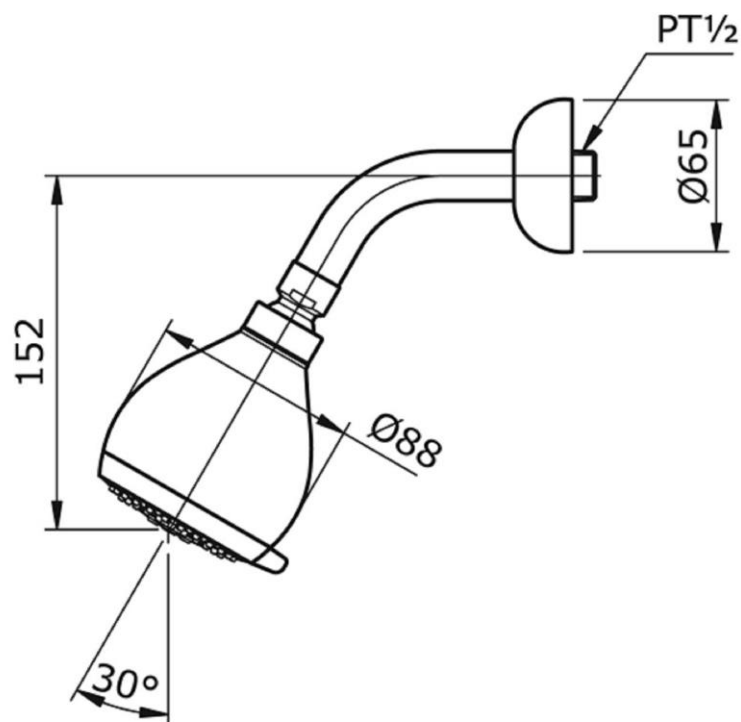

TOTO

TX466SM

Fixed Shower Head

Min Water Pressure: 0.05 MPa
Max Water Pressure: 0.75 MPa
Flow Rate: 12 Lpm

TECHNICAL SPECIFICATION

Copyright © W. ATELIER PTE. LTD., All rights reserved.

All photos and specification in this brochure are only for illustration and do not necessarily represent the final standard specification. Manufacturer reserve the rights to make further improvements and changes, where appropriate during design development. Therefore, they shall not form part of an offer or contract.