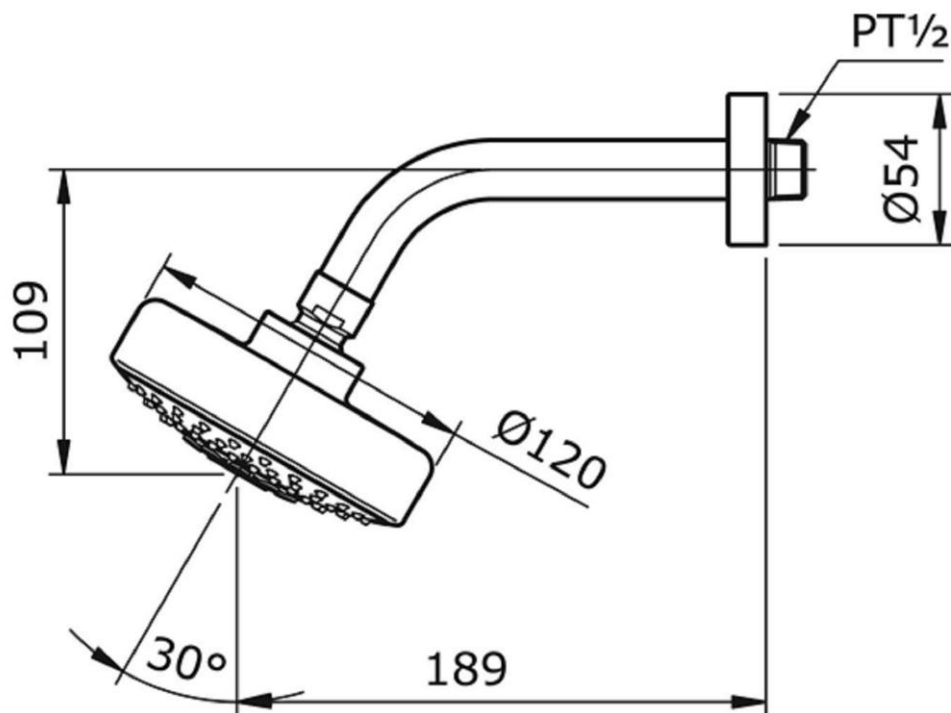

TOTO

TX465SEN

Fixed Shower Head

Min Water Pressure: 0.05 MPa
Max Water Pressure: 0.75 MPa
Flow Rate: 12 Lpm

TECHNICAL SPECIFICATION

Copyright © W. ATELIER PTE. LTD., All rights reserved.

All photos and specification in this brochure are only for illustration and do not necessarily represent the final standard specification. Manufacturer reserve the rights to make further improvements and changes, where appropriate during design development. Therefore, they shall not form part of an offer or contract.