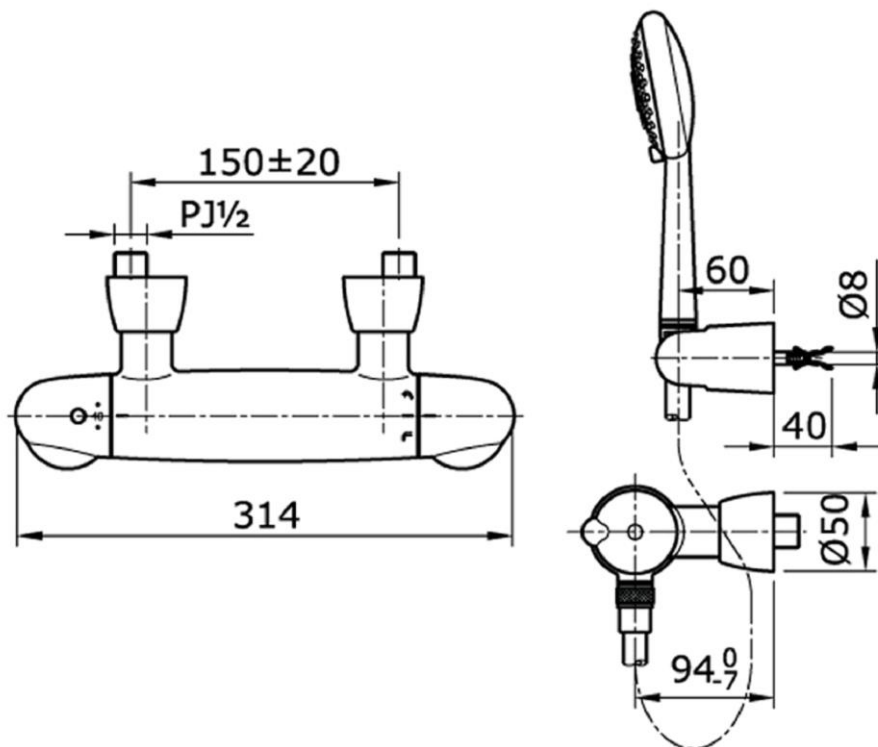

TOTO

TX450SFN

Thermostat Shower Set

Min Water Pressure: 0.05 MPa

Max Water Pressure: 0.75 MPa

Flow Rate: 8 Lpm

TECHNICAL SPECIFICATION

Copyright © W. ATELIER PTE. LTD., All rights reserved.