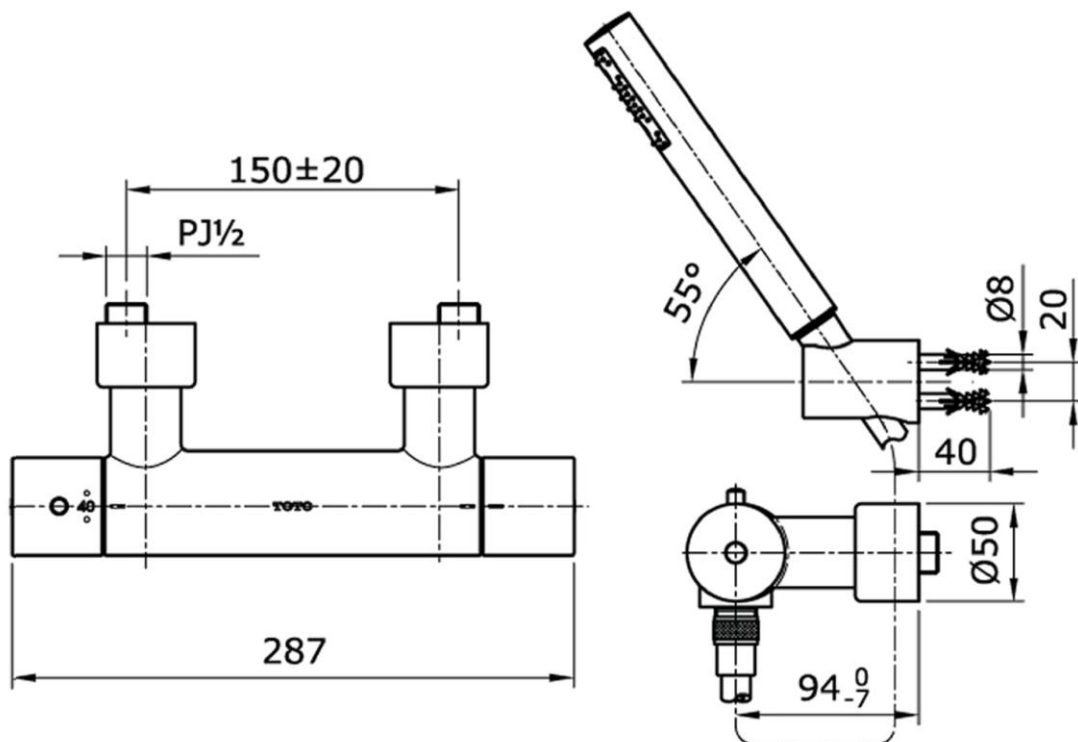

TOTO

TX450SEV2N

Thermostat Shower Set

Min Water Pressure: 0.05 MPa
Max Water Pressure: 0.75 MPa
Flow Rate: 8 Lpm

TECHNICAL SPECIFICATION

Copyright © W. ATELIER PTE. LTD., All rights reserved.

All photos and specification in this brochure are only for illustration and do not necessarily represent the final standard specification. Manufacturer reserve the rights to make further improvements and changes, where appropriate during design development. Therefore, they shall not form part of an offer or contract.