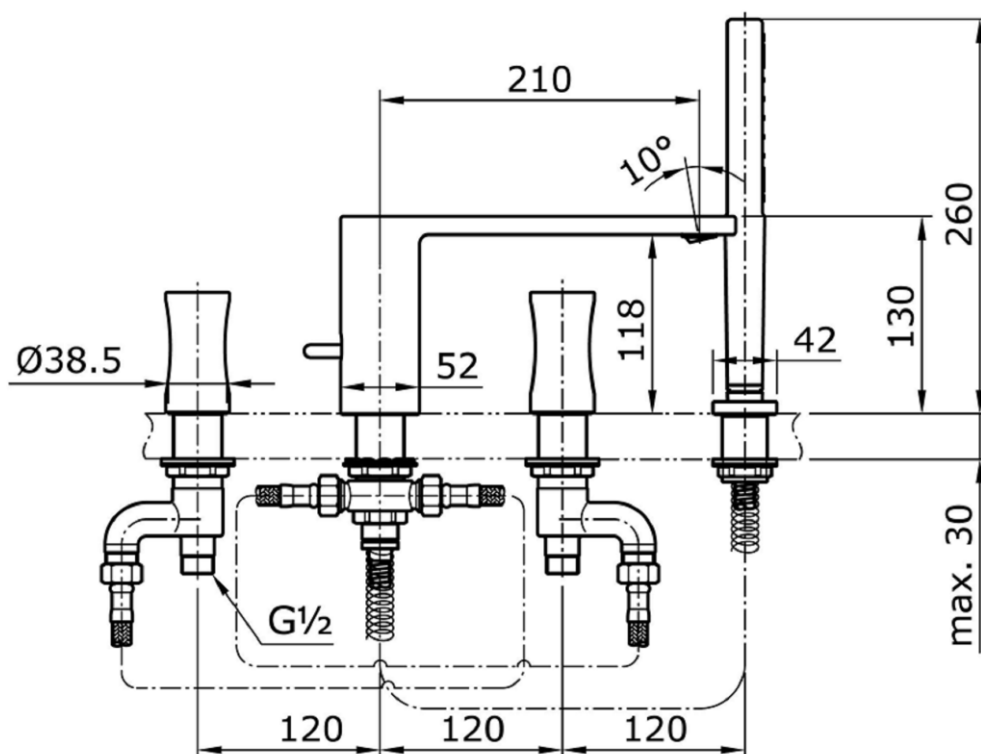

TECHNICAL SPECIFICATION

Copyright © W. ATELIER PTE. LTD., All rights reserved.

All photos and specification in this brochure are only for illustration and do not necessarily represent the final standard specification. Manufacturer reserve the rights to make further improvements and changes, where appropriate during design development. Therefore, they shall not form part of an offer or contract.