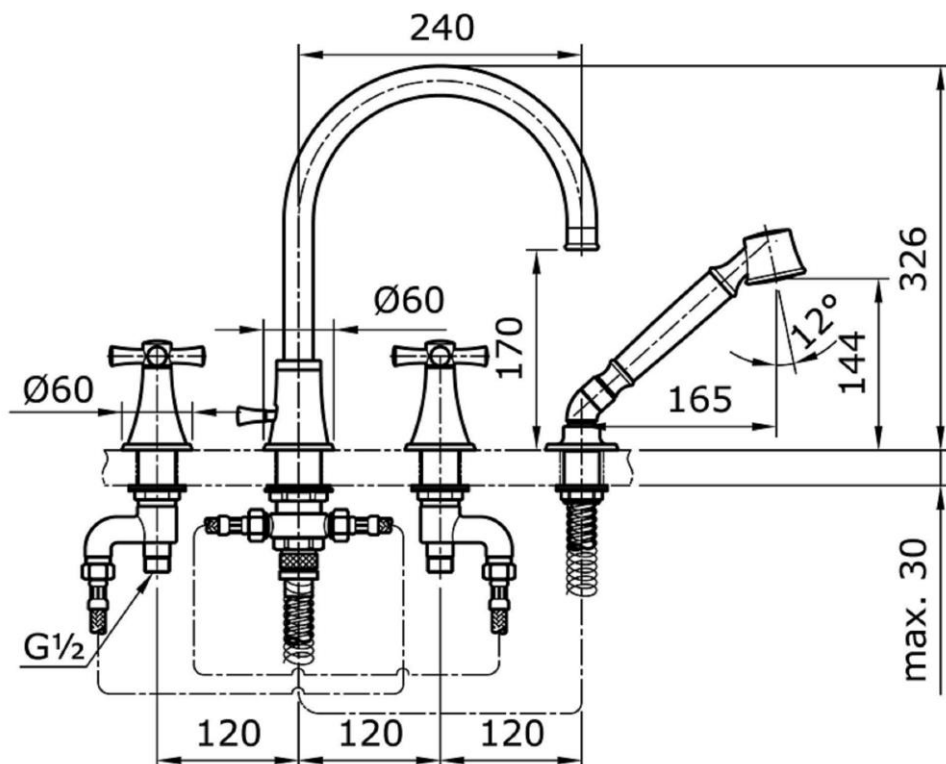

TOTO

TX447SGNCV1BR

Cross Handle 4 Holes Bath & Shower Set

Min Water Pressure: 0.05 MPa
Max Water Pressure: 0.75 MPa
Flow Rate: 15.2 Lpm

TECHNICAL SPECIFICATION

Copyright © W. ATELIER PTE. LTD., All rights reserved.