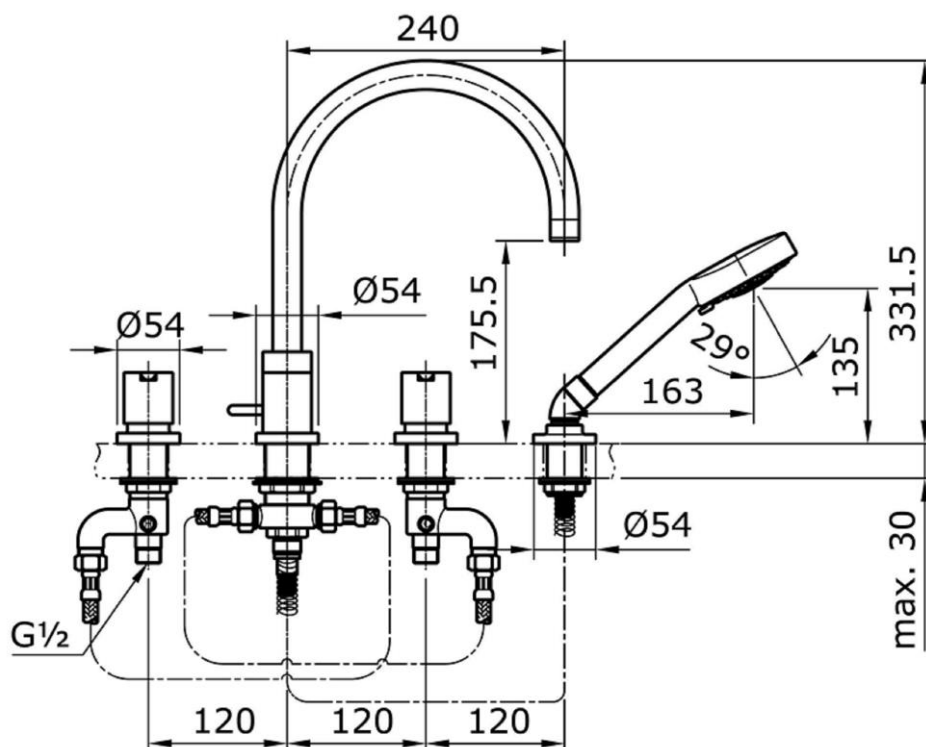

TOTO

TX447SEN

4 Holes Bath & Shower Set

Min Water Pressure: 0.05 MPa

Max Water Pressure: 0.75 MPa

Flow Rate: 8 Lpm

TECHNICAL SPECIFICATION

Copyright © W. ATELIER PTE. LTD., All rights reserved.