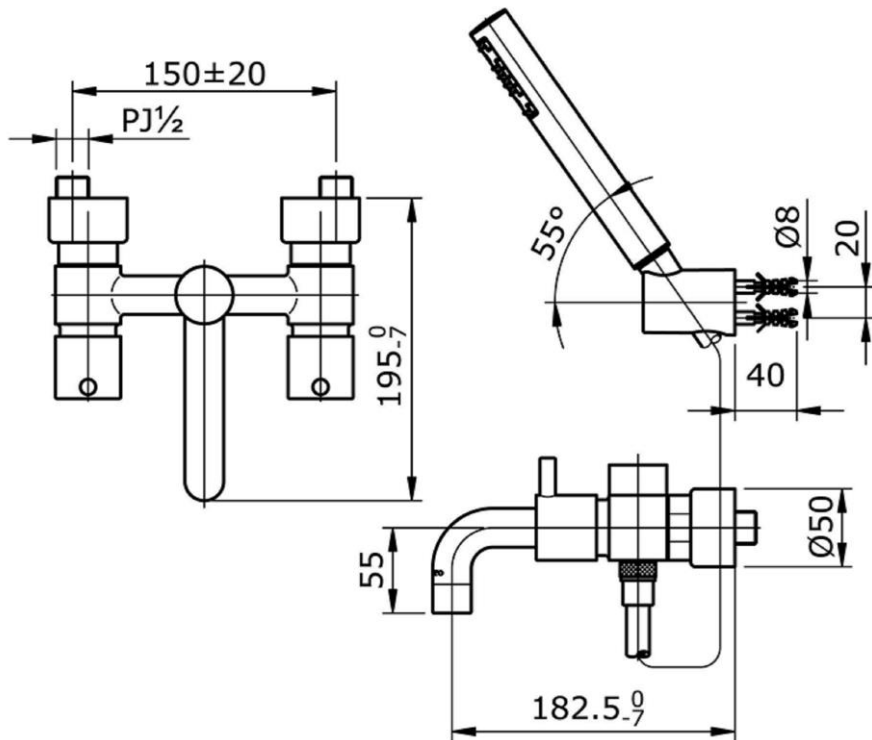

TOTO

TX445SESM

Combination Bath & Shower Set

Min Water Pressure: 0.05 MPa

Max Water Pressure: 0.75 MPa

Flow Rate: 8 Lpm

TECHNICAL SPECIFICATION

Copyright © W. ATELIER PTE. LTD., All rights reserved.