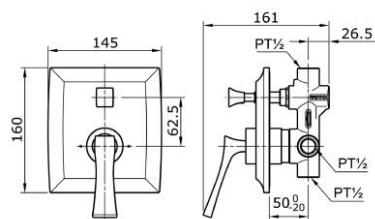

Copyright © W. ATELIER PTE. LTD., All rights reserved.

All photos and specification in this brochure are only for illustration and do not necessarily represent the final standard specification. Manufacturer reserve the rights to make further improvements and changes, where appropriate during design development. Therefore, they shall not form part of an offer or contract.