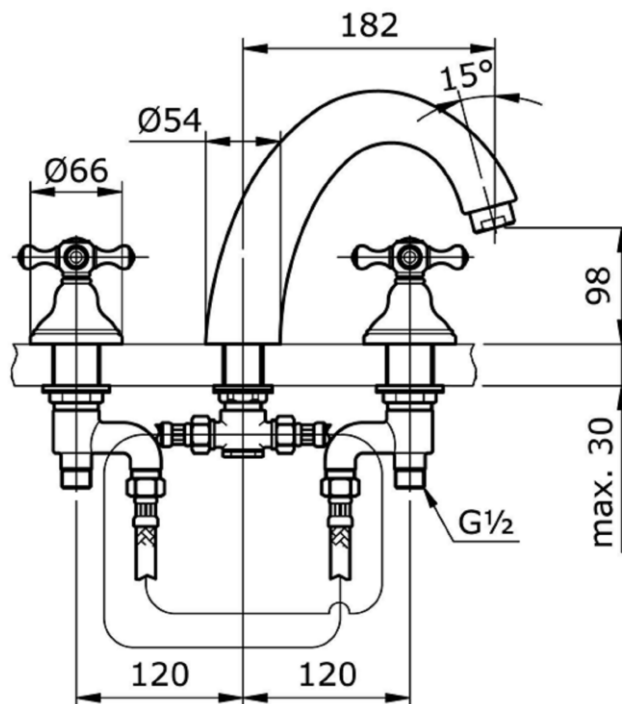

TOTO

TX430SCBR

Bath Filler & Mixer

Min Water Pressure: 0.05 MPa

Max Water Pressure: 0.75 MPa

Flow Rate: 8 Lpm

TECHNICAL SPECIFICATION

Copyright © W. ATELIER PTE. LTD., All rights reserved.