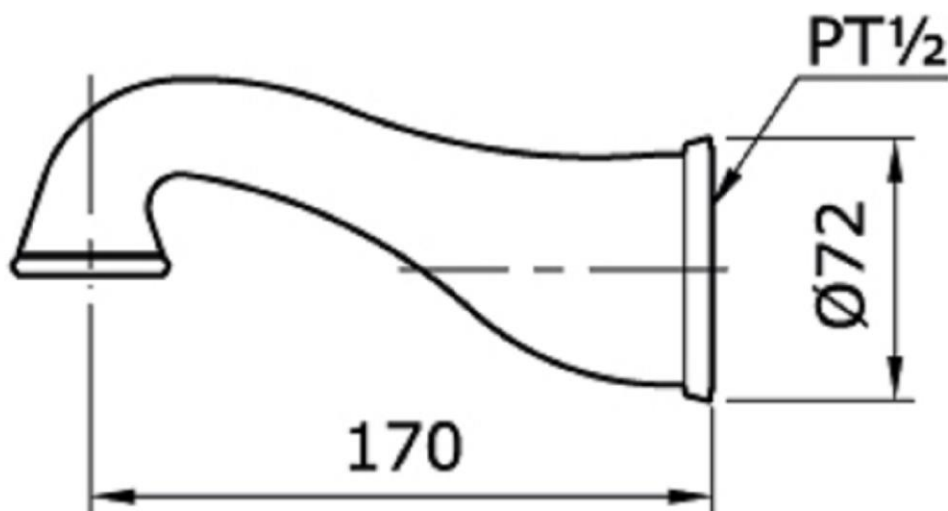

TOTO

TX418SGV1

Bath Spout

Min Water Pressure: 0.05 MPa
Max Water Pressure: 0.75 MPa
Flow Rate: 36.4 Lpm

TECHNICAL SPECIFICATION

Copyright © W. ATELIER PTE. LTD., All rights reserved.

All photos and specification in this brochure are only for illustration and do not necessarily represent the final standard specification. Manufacturer reserve the rights to make further improvements and changes, where appropriate during design development. Therefore, they shall not form part of an offer or contract.